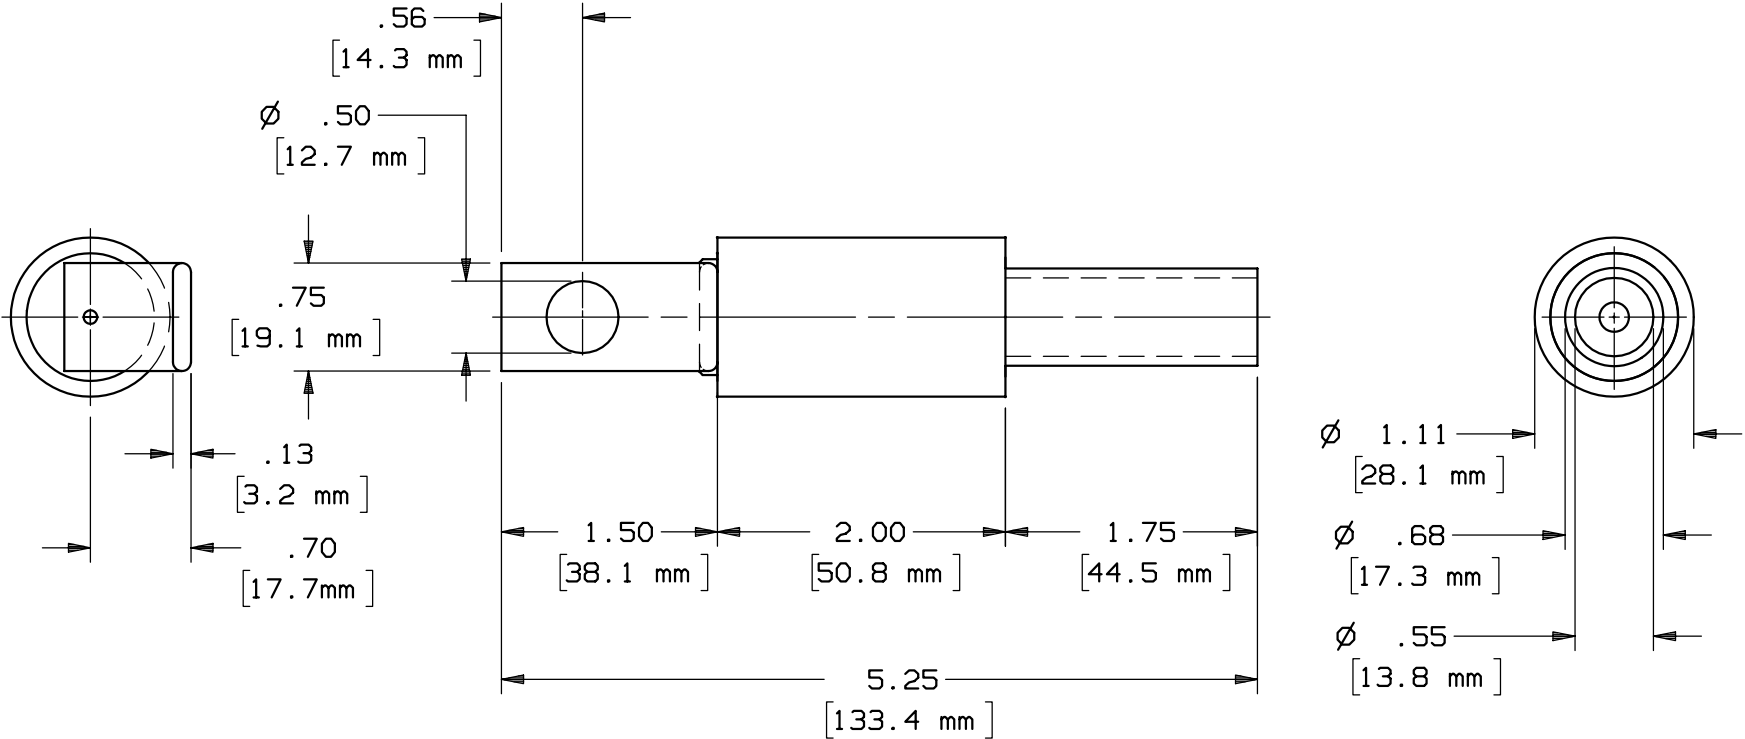

REV	DATE	ECO	DESCRIPTION	BY	CK	APP
-	8-27-03	NA	INITIAL RELEASE	KMH	NA	NA

MERSEN MERSEN USA NEWBURYPORT-MA, LLC
 374 MERRIMAC STREET
 NEWBURYPORT, MA 01950

CABLE PROTECTOR
 2CL40CF
 4/0 CABLE
 250 V

OUTLINE DIMENSIONS
 NOT TO BE USED FOR PRODUCTION

PRODUCT MANAGER
 SIGN:
 DATE:

DESIGN ENGINEER
 SIGN:
 DATE:

700980