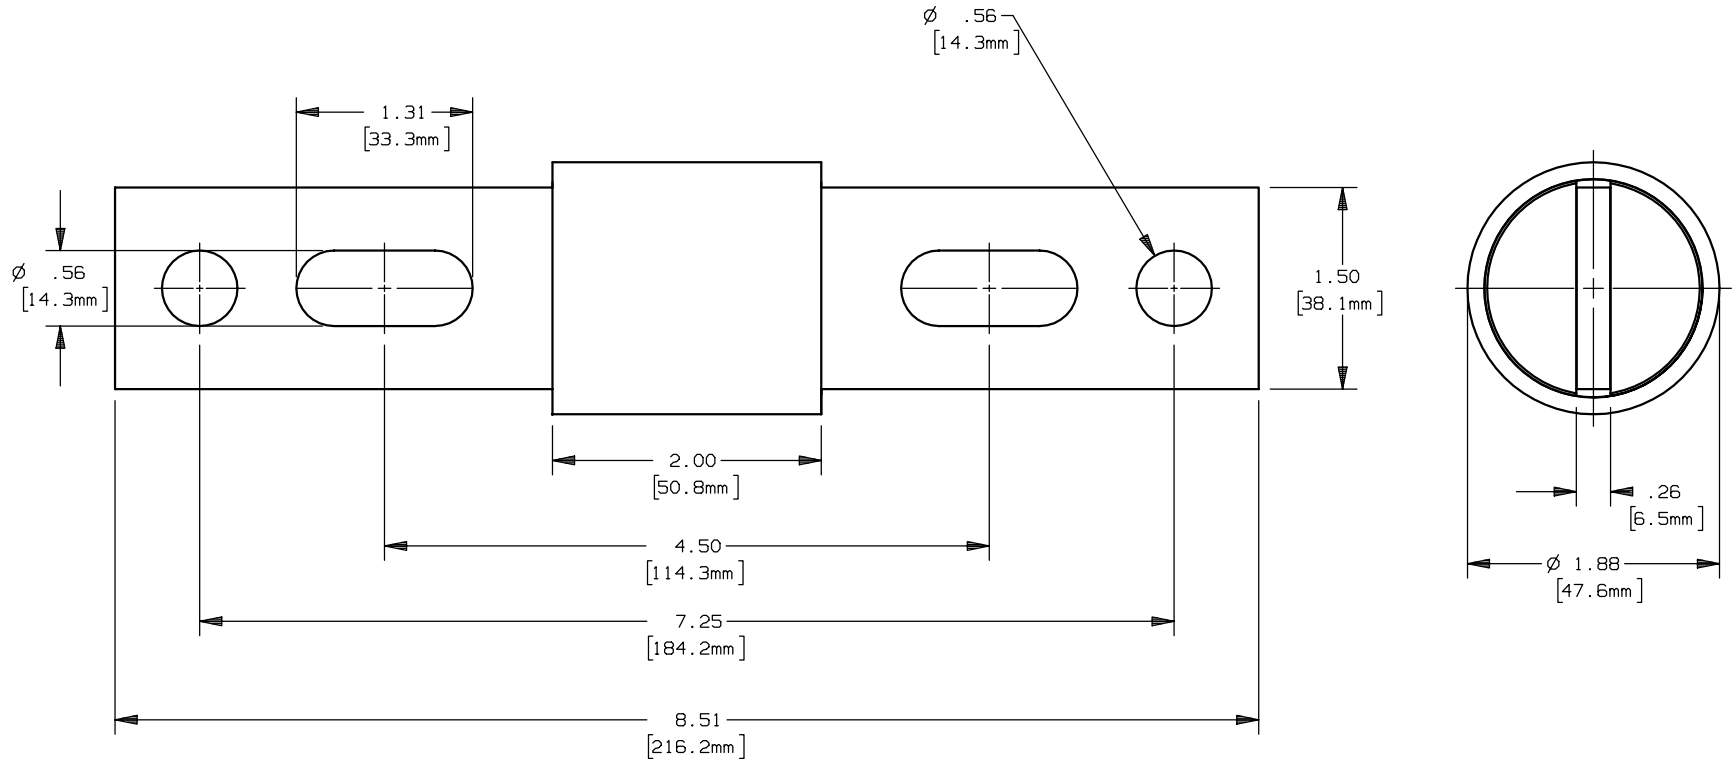

REV	DATE	ECO	DESCRIPTION	BY	CK	APP
-	4/5/04	NA	INITIAL RELEASE	ELO	NA	NA

	MERSEN USA NEWBURYPORT-MA, LLC 374 MERRIMAC STREET NEWBURYPORT, MA 01950		2CL500BB CABLE PROTECTOR 500 MCM 250V		OUTLINE DIMENSIONS NOT TO BE USED FOR PRODUCTION
	PRODUCT MANAGER SIGN: DATE:	DESIGN ENGINEER SIGN: DATE:			701025