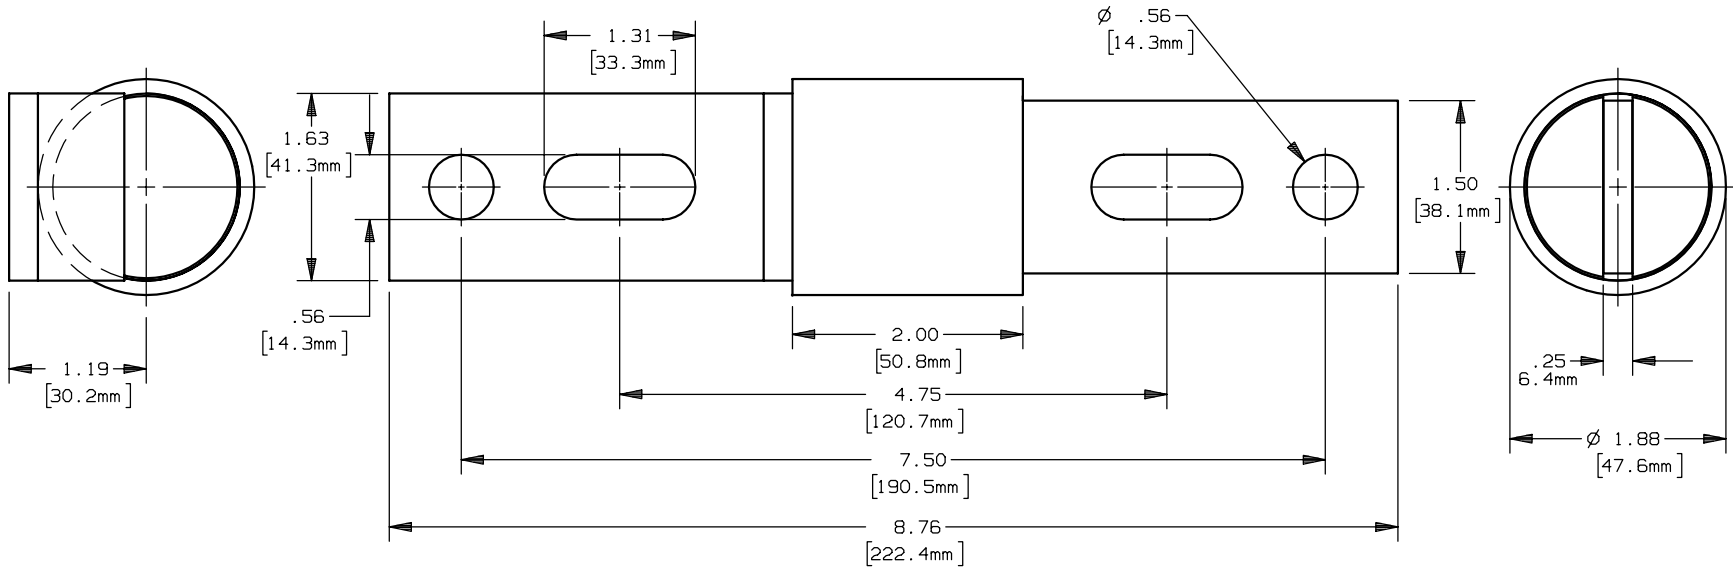

REV	DATE	ECO	DESCRIPTION	BY	CK	APP
-	4/5/04	NA	INITIAL RELEASE	ELO	NA	NA

 MERSEN USA NEWBURYPORT-MA, LLC 374 MERRIMAC STREET NEWBURYPORT, MA 01950	2CL500BF CABLE PROTECTOR 500 MCM 250V		OUTLINE DIMENSIONS NOT TO BE USED FOR PRODUCTION
	PRODUCT MANAGER SIGN: DATE:	DESIGN ENGINEER SIGN: DATE:	701026