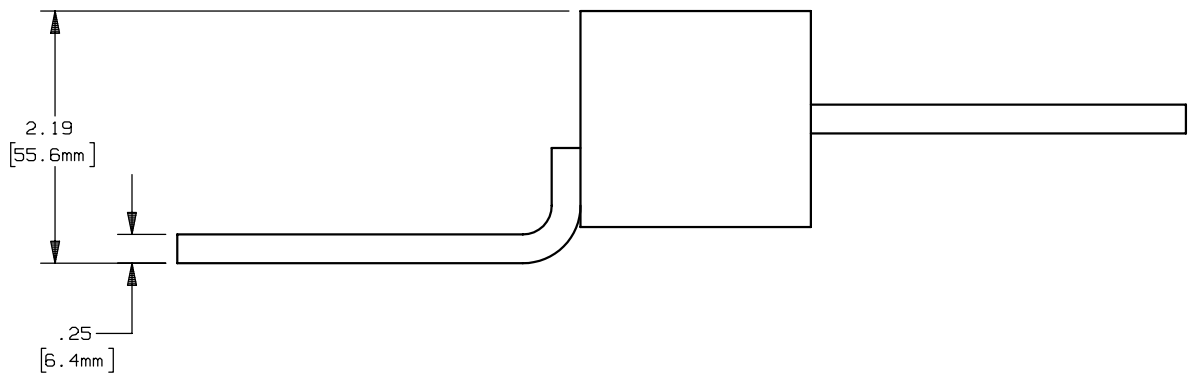

REV	DATE	ECO	DESCRIPTION	BY	CK	APP
-	4/5/04	NA	INITIAL RELEASE	ELO	NA	NA

 MERSEN USA NEWBURYPORT-MA, LLC 374 MERRIMAC STREET NEWBURYPORT, MA 01950	2CL500BF CABLE PROTECTOR 500 MCM 250V		OUTLINE DIMENSIONS NOT TO BE USED FOR PRODUCTION
	PRODUCT MANAGER SIGN: DATE:	DESIGN ENGINEER SIGN: DATE:	701026