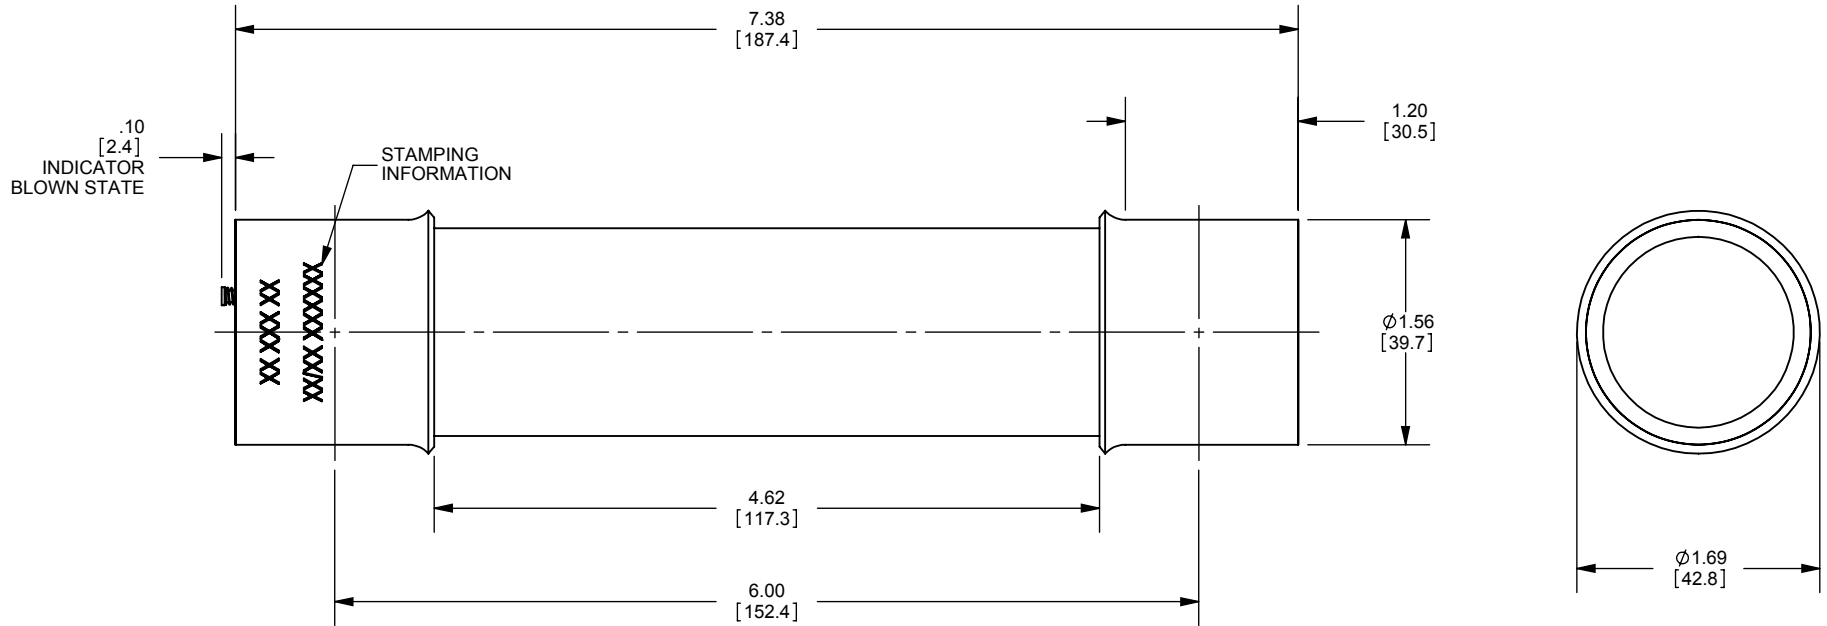

REV.	DATE	ECO	DESCRIPTION	BY	CK	APP
-	6/20/11	N/A	INITIAL RELEASE	RB	N/A	N/A

9F60BBB003	3A	2.75kV
9F60BBB002	2A	2.75kV
9F60BBB001	1A	2.75kV
CATALOG NUMBER	AMP RATING	MAX VOLTAGE

DIMENSIONS IN [] ARE MILLIMETERS

MERSEN USA NEWBURYPORT-MA, LLC
374 MERRIMAC STREET
NEWBURYPORT, MA 01950

HIGH VOLTAGE PT FUSE
EJ-1
1-3A 2.75kV

OUTLINE DIMENSIONS
NOT TO BE USED FOR PRODUCTION

701727

PRODUCT MANAGER

DESIGN ENGINEER

SIGN:

SIGN: