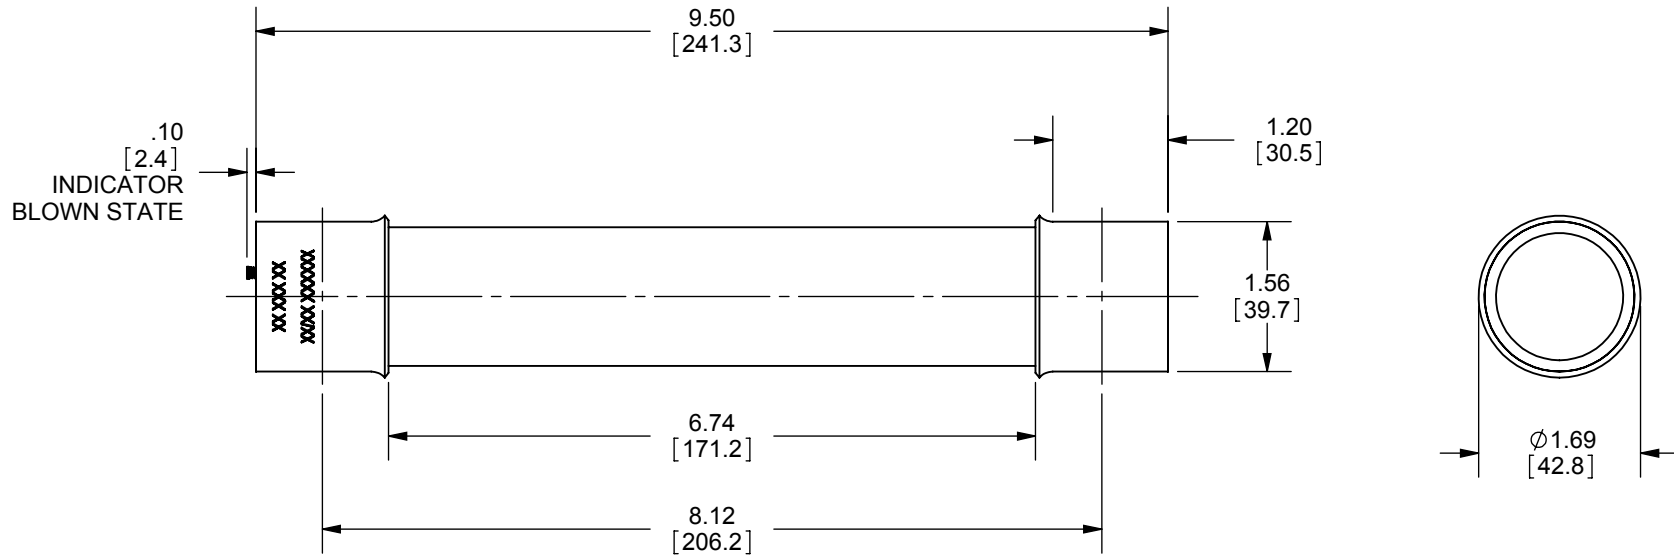

REV.	DATE	ECO	DESCRIPTION	BY	CK	APP
-	516/11	N/A	INITIAL RELEASE	RB	N/A	N/A

9F60BDE003	3A	8.25kV
9F60BDE002	2A	8.25kV
9F60BDE001	1A	8.25kV
9F60BDE905	0.5A	8.25kV
CATALOG NUMBER	AMP RATING	MAX VOLTAGE

DIMENSIONS IN [ ] ARE MILLIMETERS

MERSEN USA NEWBURYPORT-MA, LLC  
374 MERRIMAC STREET  
NEWBURYPORT, MA 01950

HIGH VOLTAGE PT FUSE  
EJ-1  
0.5-3A 8.25kV

OUTLINE DIMENSIONS  
NOT TO BE USED FOR PRODUCTION

701744

PRODUCT MANAGER

DESIGN ENGINEER