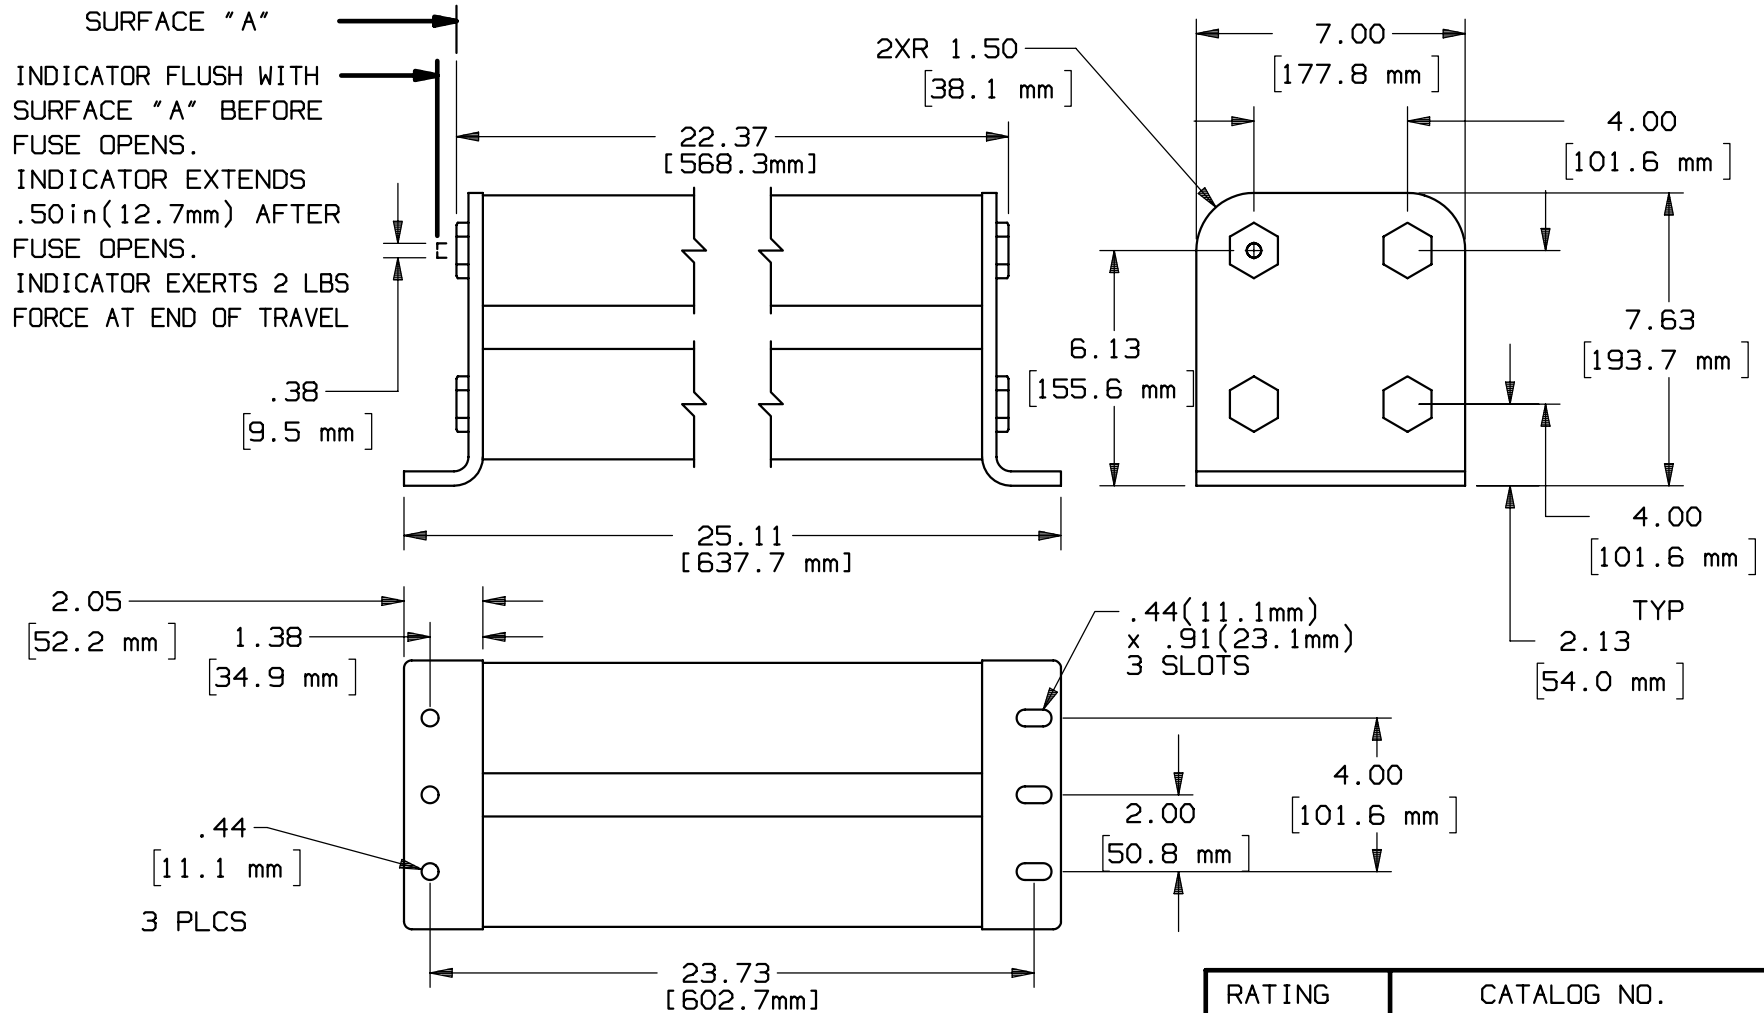

REV	DATE	ECO	DESCRIPTION	BY	CK	APP
-	12-15-03	NA	INITIAL RELEASE	KMH	NA	NA

RATING	CATALOG NO.
1200E	A050B4D0R0-1200E

MERSEN USA NEWBURYPORT-MA, LLC  
374 MERRIMAC STREET  
NEWBURYPORT, MA 01950

MEDIUM VOLTAGE AMP-TRAP  
E-RATED GENERAL PURPOSE  
CURRENT LIMITING FUSE  
BOLT-IN SERIES, 1200E, 5.0kv MAX

OUTLINE DIMENSIONS  
NOT TO BE USED FOR PRODUCTION

700676

PRODUCT MANAGER  
SIGN:  
DATE:

DESIGN ENGINEER  
SIGN:  
DATE: