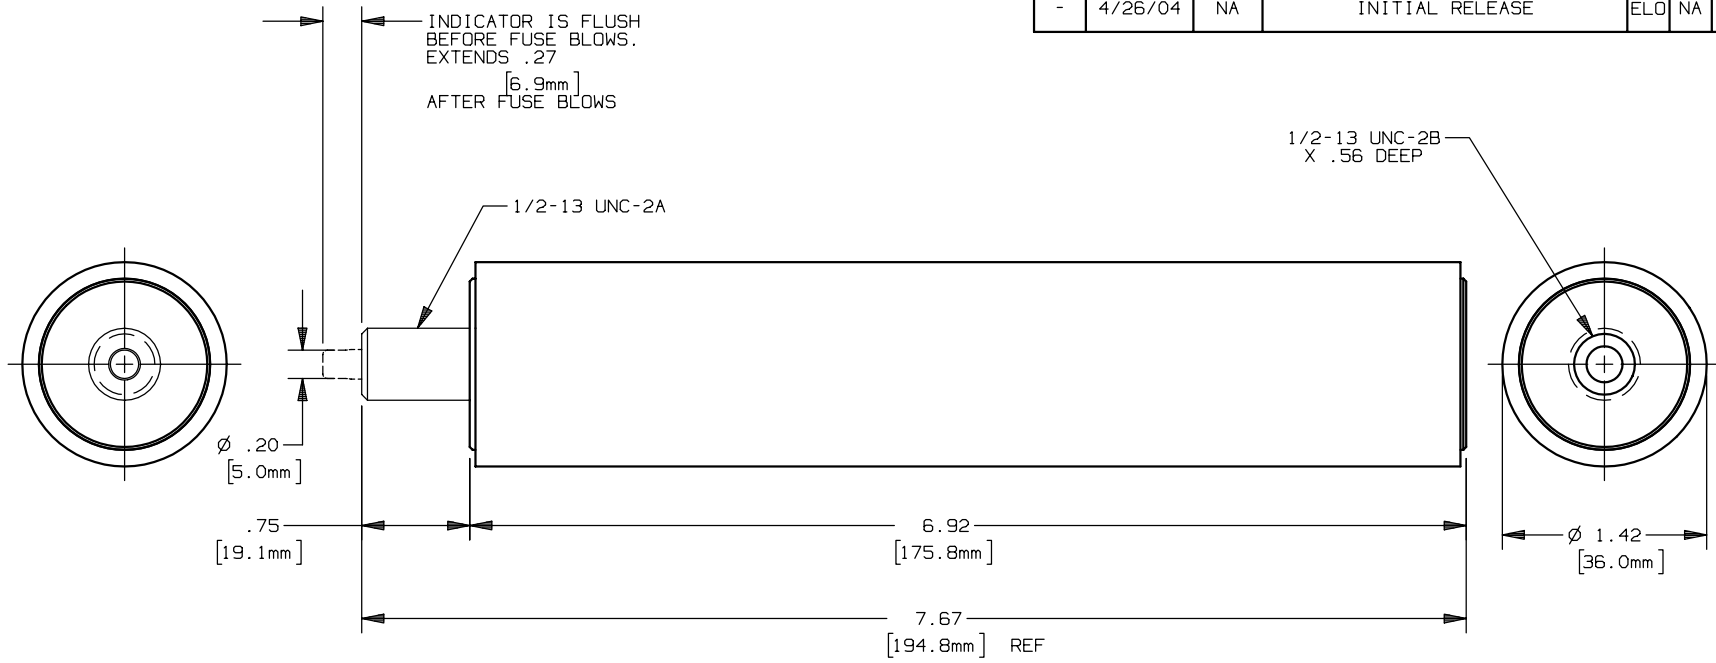

REV	DATE	ECO	DESCRIPTION	BY	CK	APP
-	4/26/04	NA	INITIAL RELEASE	ELO	NA	NA

	MERSEN USA NEWBURYPORT-MA, LLC 374 MERRIMAC STREET NEWBURYPORT, MA 01950	A200C(165-200)-10 MEDIUM VOLTAGE CAPACITOR FUSE 165-200A 2.0kV	OUTLINE DIMENSIONS NOT TO BE USED FOR PRODUCTION
	PRODUCT MANAGER SIGN: DATE:	DESIGN ENGINEER SIGN: DATE:	701044