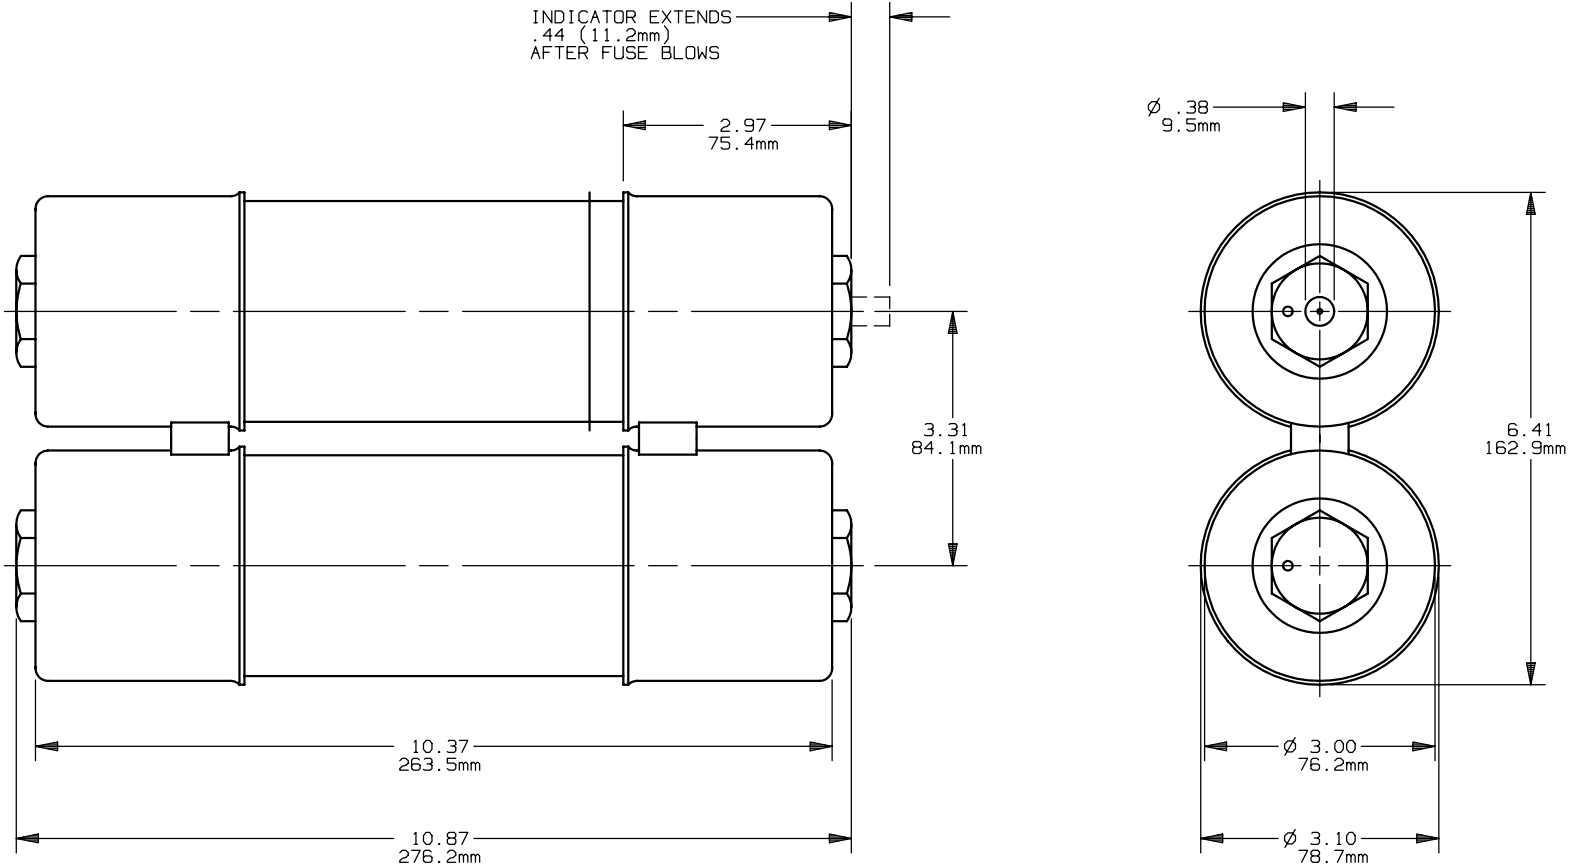

REV	DATE	ECO	DESCRIPTION	BY	CK	APP
C	12/05/07	NA	UPDATED FORMAT AND REDRAWN WAS ON DWG 18453 REV B	JMM	NA	NA

	MERSEN USA NEWBURYPORT-MA, LLC 374 MERRIMAC STREET NEWBURYPORT, MA 01950	
	PRODUCT MANAGER SIGN: DATE:	DESIGN ENGINEER SIGN: DATE:

A240R(18,24)R MEDIUM VOLTAGE MOTOR STARTER	
18R, 24R	2.4kV

OUTLINE DIMENSIONS NOT TO BE USED FOR PRODUCTION
18453