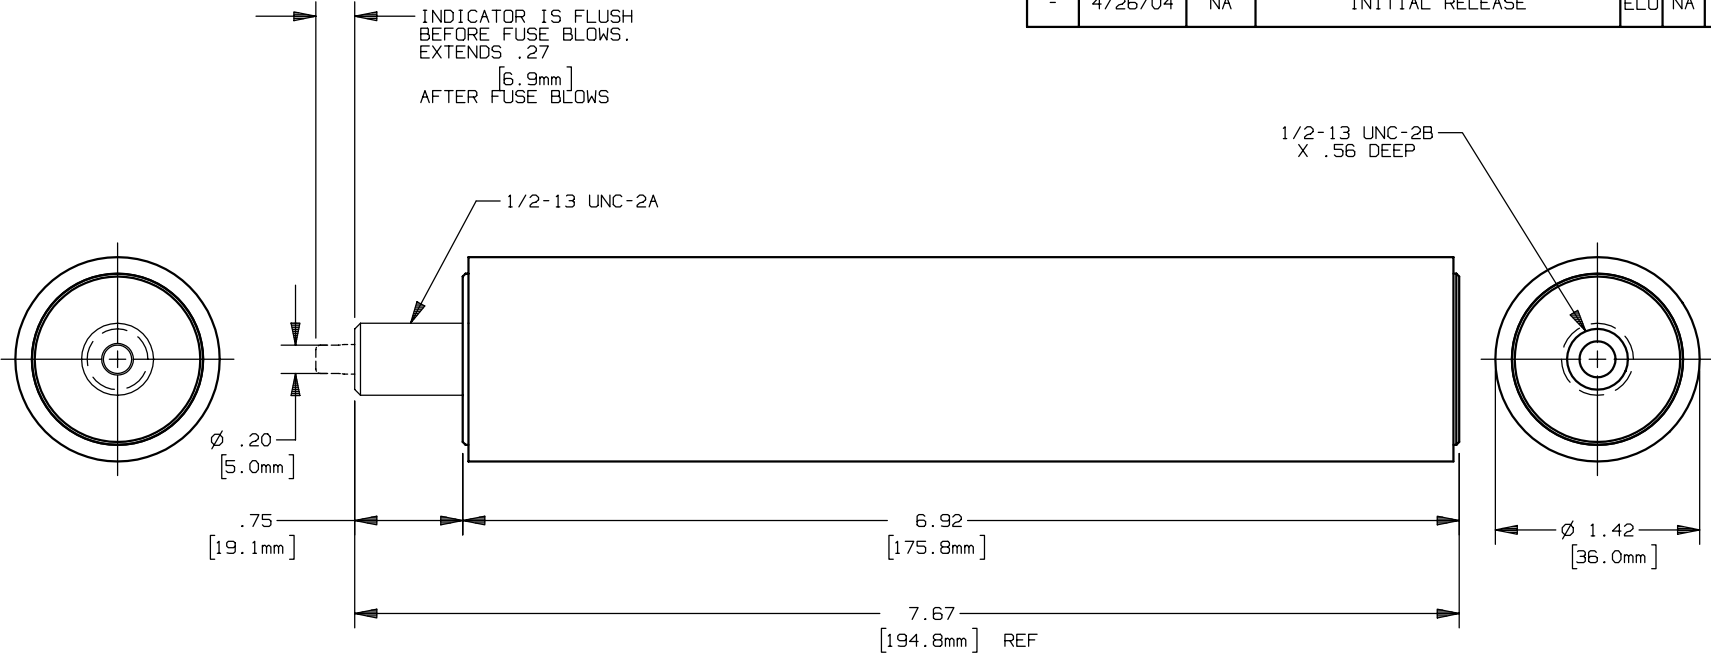

REV	DATE	ECO	DESCRIPTION	BY	CK	APP
-	4/26/04	NA	INITIAL RELEASE	ELO	NA	NA

MERSEN MERSEN USA NEWBURYPORT-MA, LLC
374 MERRIMAC STREET
NEWBURYPORT, MA 01950

PRODUCT MANAGER
SIGN:
DATE:

DESIGN ENGINEER
SIGN:
DATE:

A250C(25-150)-10
MEDIUM VOLTAGE CAPACITOR FUSE
25-150A 2.5kV

OUTLINE DIMENSIONS
NOT TO BE USED FOR PRODUCTION

701043