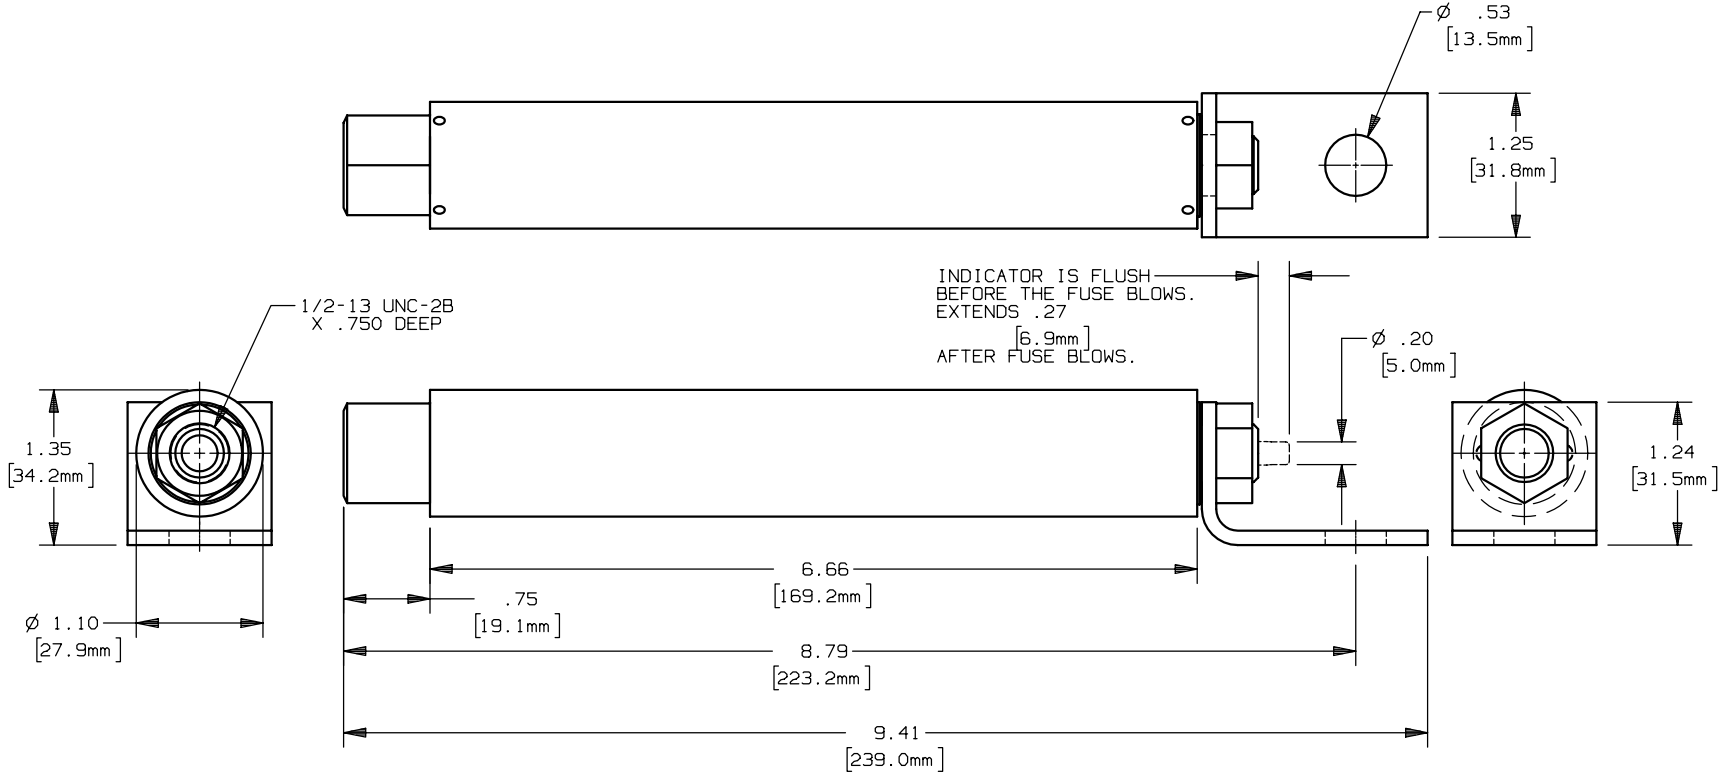

REV	DATE	ECO	DESCRIPTION	BY	CK	APP
A	7/19/04	NA	ADDED ADDITIONAL AMP RATINGS	ELO	NA	NA

	MERSEN USA NEWBURYPORT-MA, LLC 374 MERRIMAC STREET NEWBURYPORT, MA 01950
	PRODUCT MANAGER
SIGN: DATE:	DESIGN ENGINEER DATE:

A250C(25-125)-30
MEDIUM VOLTAGE CAPACITOR FUSE
25-125A 2.5kV

OUTLINE DIMENSIONS
NOT TO BE USED FOR PRODUCTION
701045