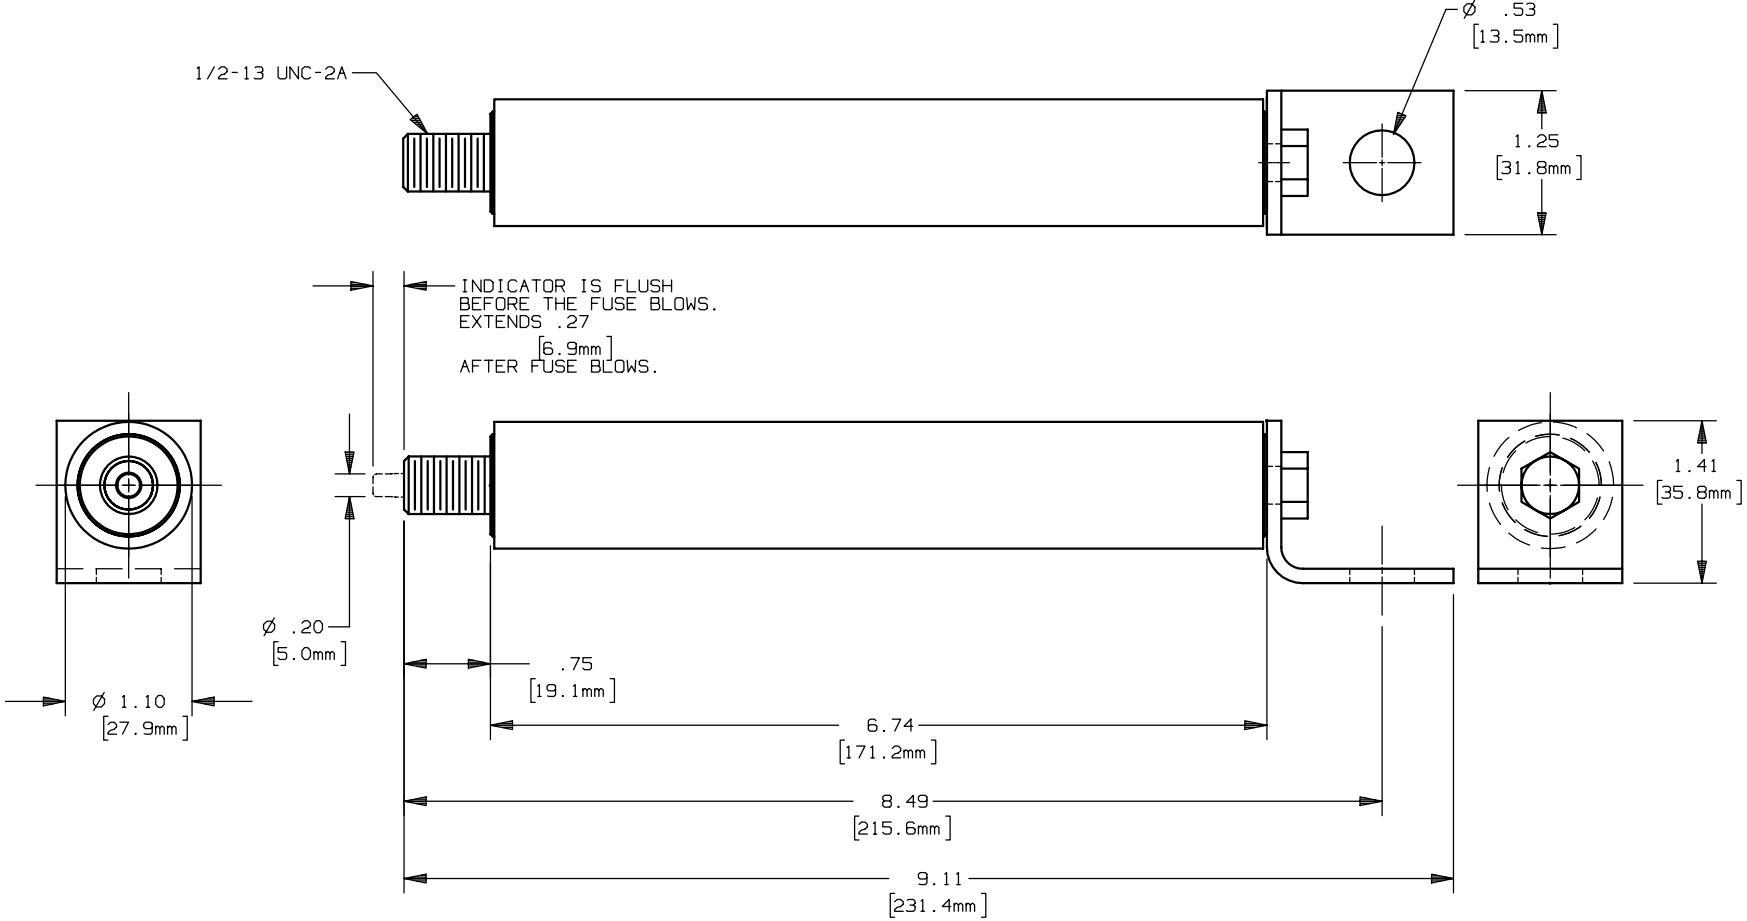

REV	DATE	ECO	DESCRIPTION	BY	CK	APP
-	10/1/04	NA	MOVED A250C(135-150)-50 TO OUTLINE DWG 701083	ELO	NA	NA

	MERSEN USA NEWBURYPORT-MA, LLC 374 MERRIMAC STREET NEWBURYPORT, MA 01950
	PRODUCT MANAGER
DESIGN ENGINEER	SIGN: DATE:

A250C(25-125)-50 MEDIUM VOLTAGE CAPACITOR FUSE	
25-125A	2.5kV

OUTLINE DIMENSIONS NOT TO BE USED FOR PRODUCTION
701073