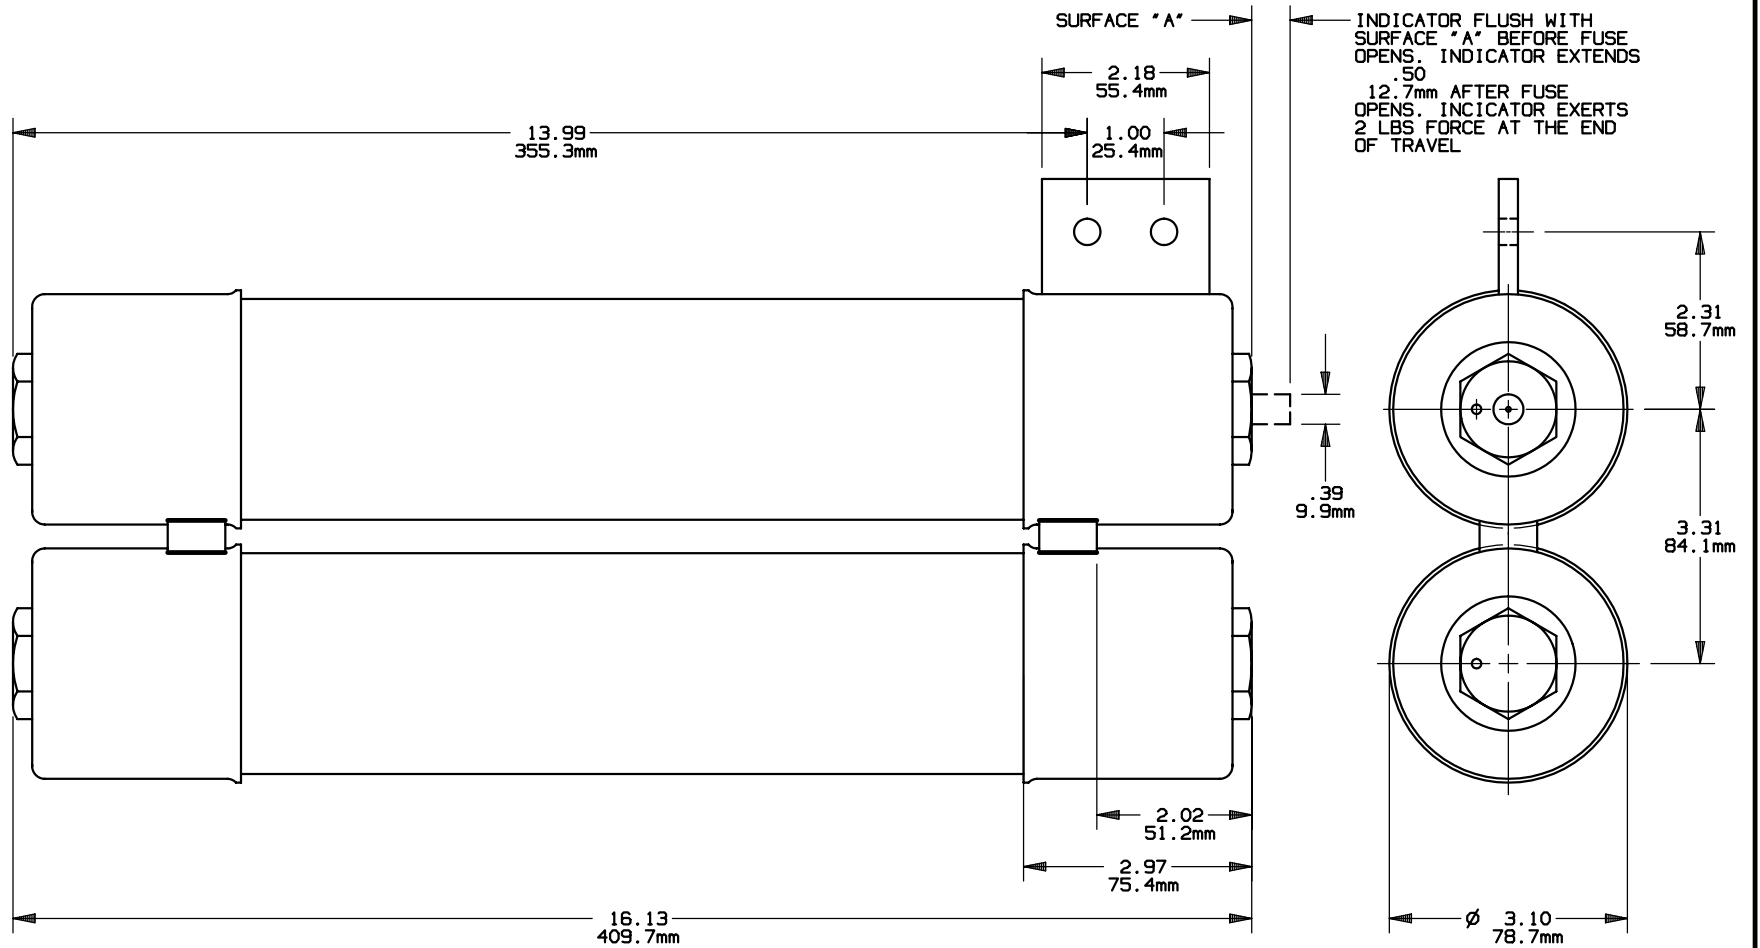

REV	DATE	ECO	DESCRIPTION	BY	CK	APP
A	2-11-08	NA	UPDATED FORMAT; REDRAWN. WAS ON 24124 REV -	GDR	NA	NA

MERSEN USA NEWBURYPORT-MA, LLC
374 MERRIMAC STREET
NEWBURYPORT, MA 01950

A480R24R & A480R18R (-1HE)

MEDIUM VOLTAGE TYPE 1HE

18-24R 5.08kV

OUTLINE DIMENSIONS
NOT TO BE USED FOR PRODUCTION

PRODUCT MANAGER

DESIGN ENGINEER

SIGN:

SIGN:

DATE:

DATE:

24124