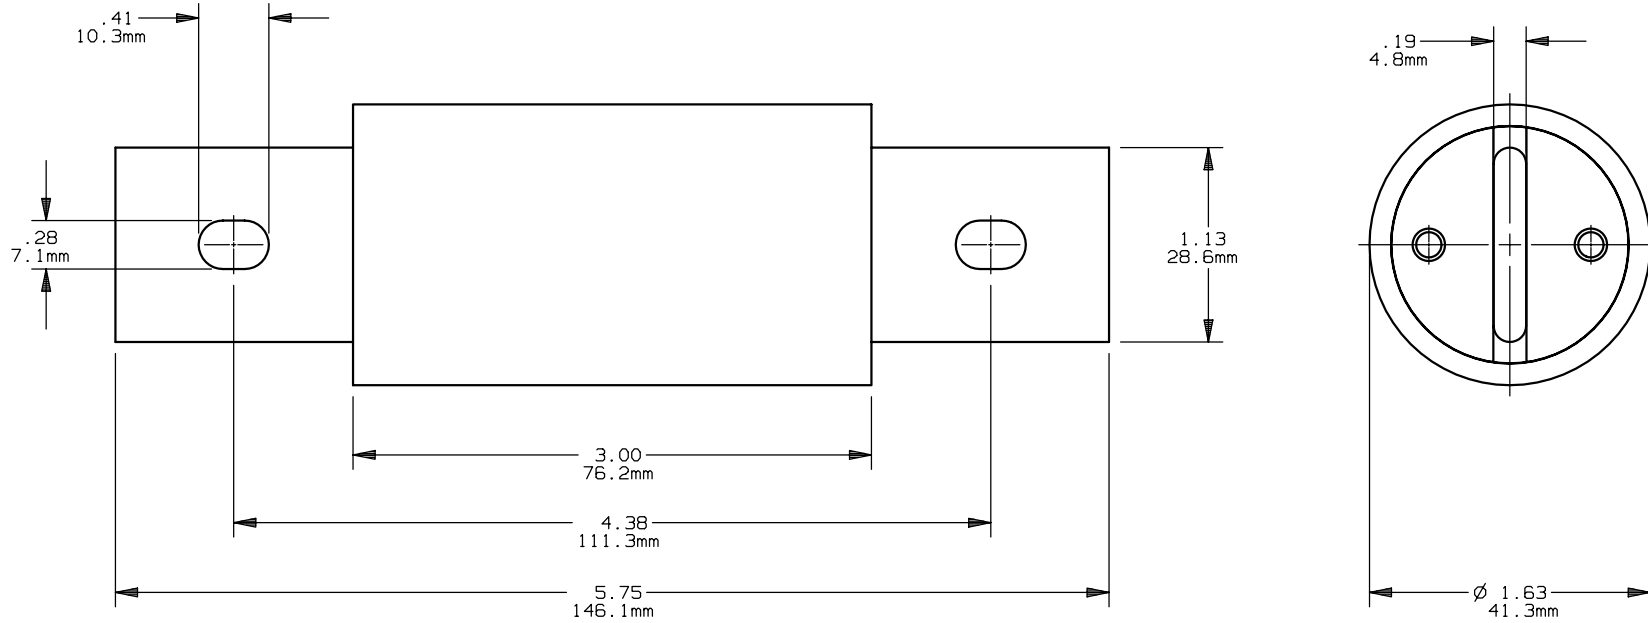

REV	DATE	ECO	DESCRIPTION	BY	CK	APP
G	5-14-09	NA	ADDED AJT(110-200)	LDB	NA	NA

FERRAZ SHAWMUT INC.
374 MERRIMAC STREET
NEWBURYPORT, MA 01950

A4J(110-200), A4J200-MK, A4J200FP
AJT(110-200)

OUTLINE DIMENSIONS
NOT TO BE USED FOR PRODUCTION

PRODUCT MANAGER

DESIGN ENGINEER

SIGN:

SIGN:

DATE:

DATE:

CLASS J

110-200A 600V

1.3717-2