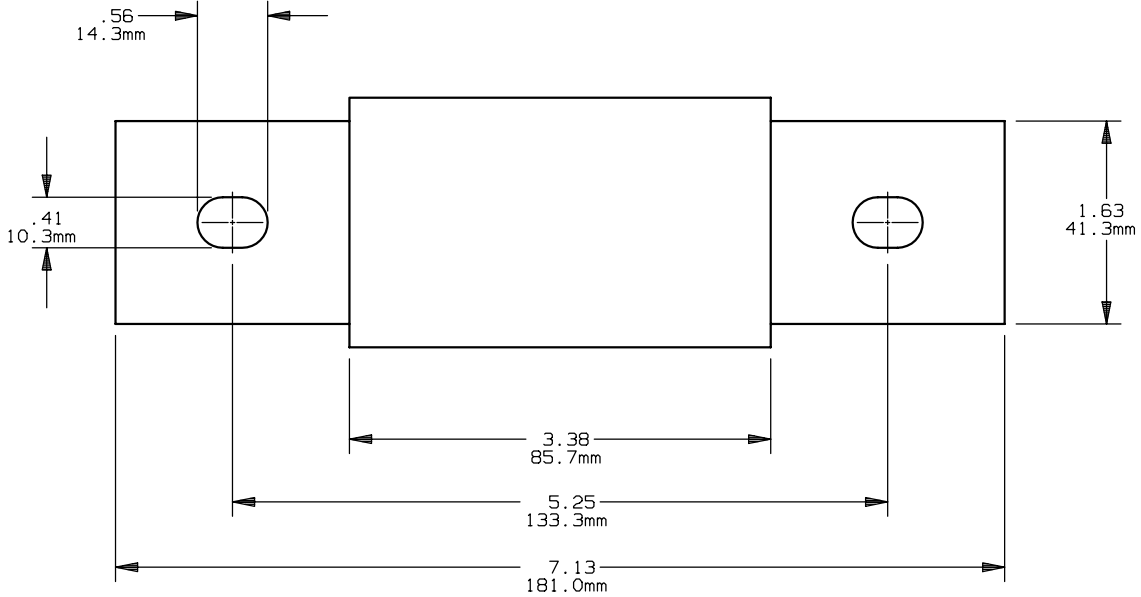

REV	DATE	ECO	DESCRIPTION	BY	CK	APP
F	1-17-06	NA	REDRAWN-WAS ON 13717-2 REV E	LDB	NA	NA

FERRAZ SHAWMUT INC.
374 MERRIMAC STREET
NEWBURYPORT, MA 01950

A4J(225-400), A4J(250-400)-MK

OUTLINE DIMENSIONS
NOT TO BE USED FOR PRODUCTION

PRODUCT MANAGER
SIGN:
DATE:

DESIGN ENGINEER
SIGN:
DATE:

CLASS J
225-400A 600V

701244