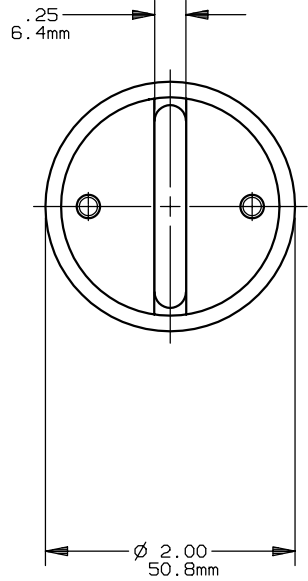

REV	DATE	ECO	DESCRIPTION	BY	CK	APP
F	1-17-06	NA	REDRAWN-WAS ON 13717-2 REV E	LDB	NA	NA

FERRAZ SHAWMUT INC.
374 MERRIMAC STREET
NEWBURYPORT, MA 01950

A4J(225-400), A4J(250-400)-MK

OUTLINE DIMENSIONS
NOT TO BE USED FOR PRODUCTION

PRODUCT MANAGER
SIGN:
DATE:

DESIGN ENGINEER
SIGN:
DATE:

CLASS J
225-400A 600V

701244