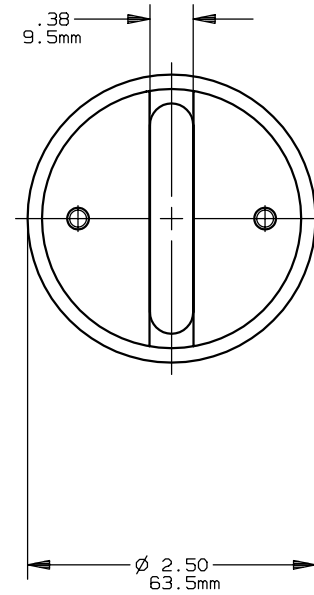

REV	DATE	ECO	DESCRIPTION	BY	CK	APP
A	5-14-09	NA	ADDED AJT(450-600)	LDB	NA	NA

FERRAZ SHAWMUT INC.
374 MERRIMAC STREET
NEWBURYPORT, MA 01950

A4J(450-600), AJT(450-600)

OUTLINE DIMENSIONS
NOT TO BE USED FOR PRODUCTION

PRODUCT MANAGER

DESIGN ENGINEER

CLASS J

SIGN:
DATE:

SIGN:
DATE:

450-600A 600V

701245