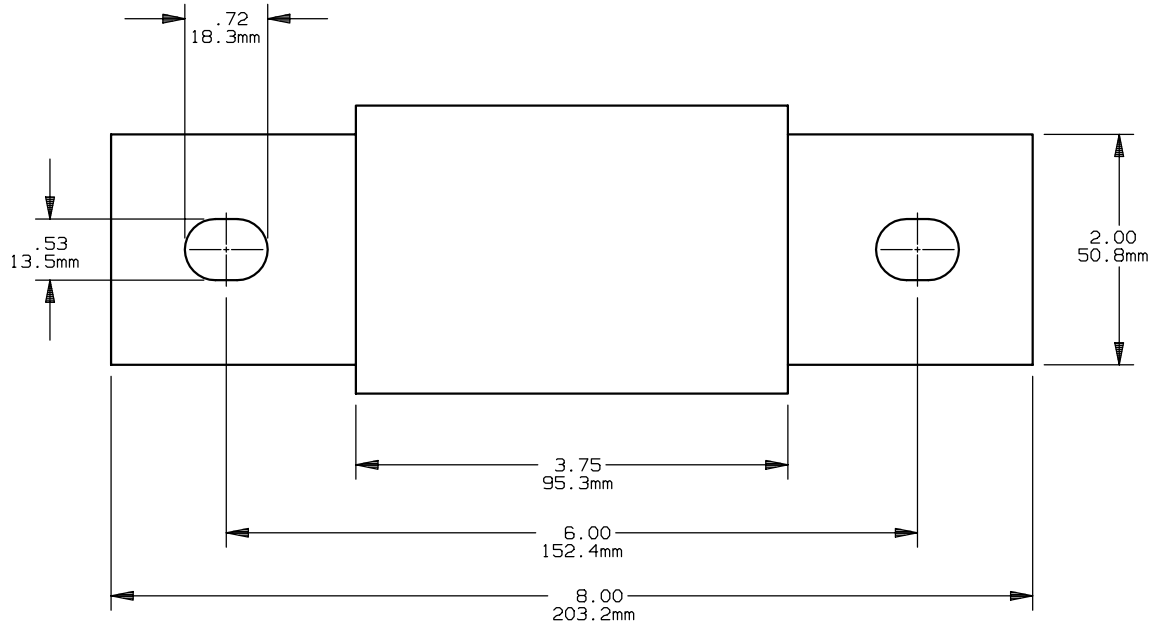

REV	DATE	ECO	DESCRIPTION	BY	CK	APP
A	5-14-09	NA	ADDED AJT(450-600)	LDB	NA	NA

FERRAZ SHAWMUT INC.
374 MERRIMAC STREET
NEWBURYPORT, MA 01950

A4J(450-600), AJT(450-600)

OUTLINE DIMENSIONS
NOT TO BE USED FOR PRODUCTION

PRODUCT MANAGER

DESIGN ENGINEER

CLASS J

SIGN:
DATE:

SIGN:
DATE:

450-600A 600V

701245