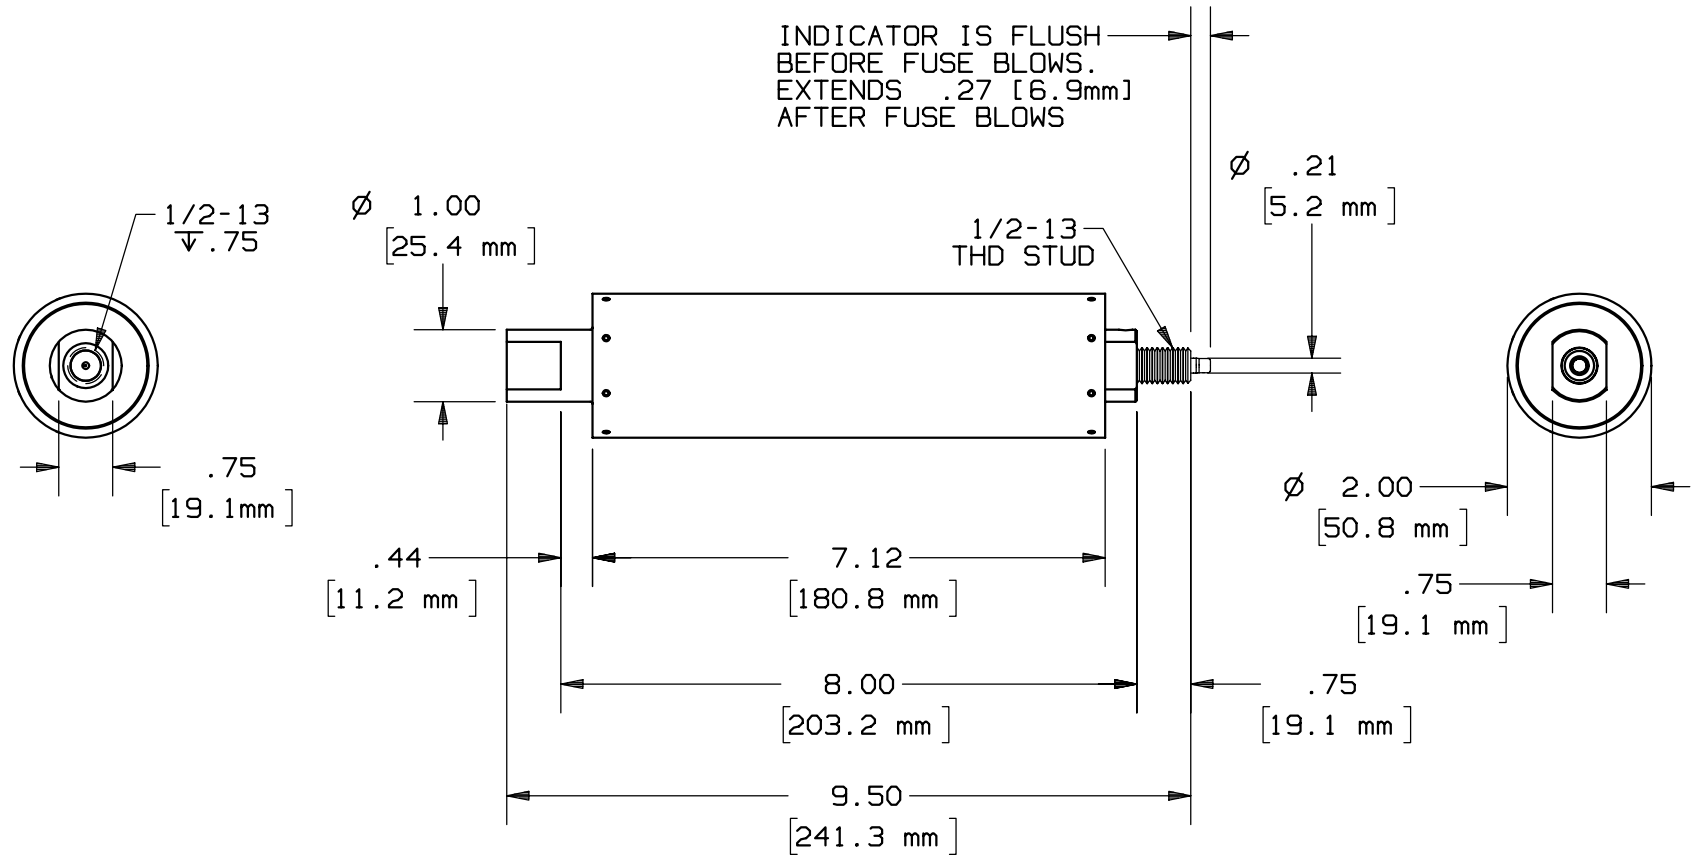

REV	DATE	ECO	DESCRIPTION	BY	CK	APP
A	2/25/05	NA	ADDED CAT NO'S A550C(65,75)-15	ELO	NA	NA

	MERSEN USA NEWBURYPORT-MA, LLC 374 MERRIMAC STREET NEWBURYPORT, MA 01950	A550C(6 THRU 75)-15 A430C(6 THRU 100)-15	OUTLINE DIMENSIONS NOT TO BE USED FOR PRODUCTION
	PRODUCT MANAGER	DESIGN ENGINEER	MEDIUM VOLTAGE CAPACITOR FUSE
SIGN: DATE:	SIGN: DATE:	6 - 75 Amps 5.5kV 6 - 100 Amps 4.3kV	700987