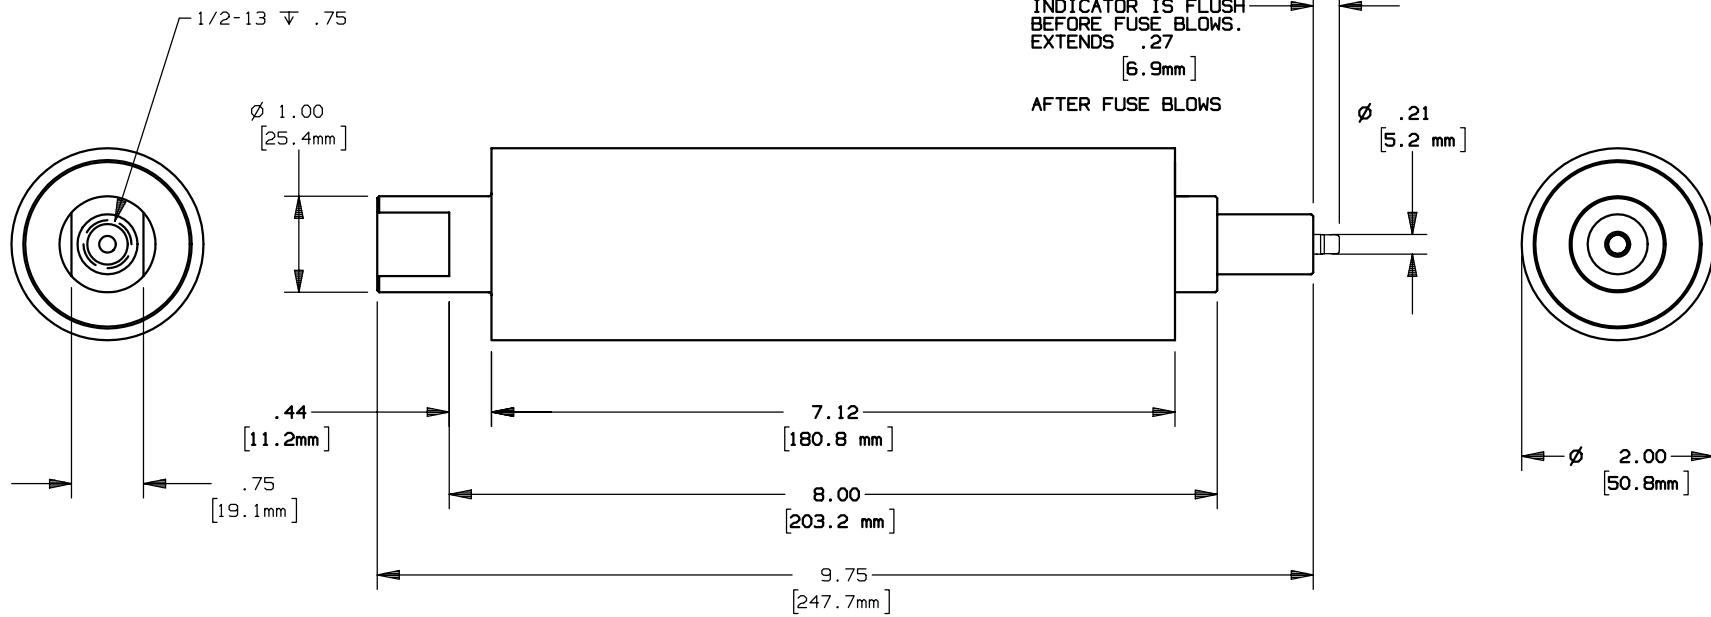

REV	DATE	ECO	DESCRIPTION	BY	CK	APP
-	9/16/04	NA	ADDED CAT NO'S A550C(65,75)-75	ELO	NA	NA

 MERSEN USA NEWBURYPORT-MA, LLC 374 MERRIMAC STREET NEWBURYPORT, MA 01950	A550C(6 THRU 75)-75 A430C(6 THRU 100)-75 MEDIUM VOLTAGE CAPACITOR FUSE	OUTLINE DIMENSIONS NOT TO BE USED FOR PRODUCTION
		701082
PRODUCT MANAGER SIGN: DATE:	DESIGN ENGINEER SIGN: DATE:	6-75A 5.5kV 6-100A 4.3kV