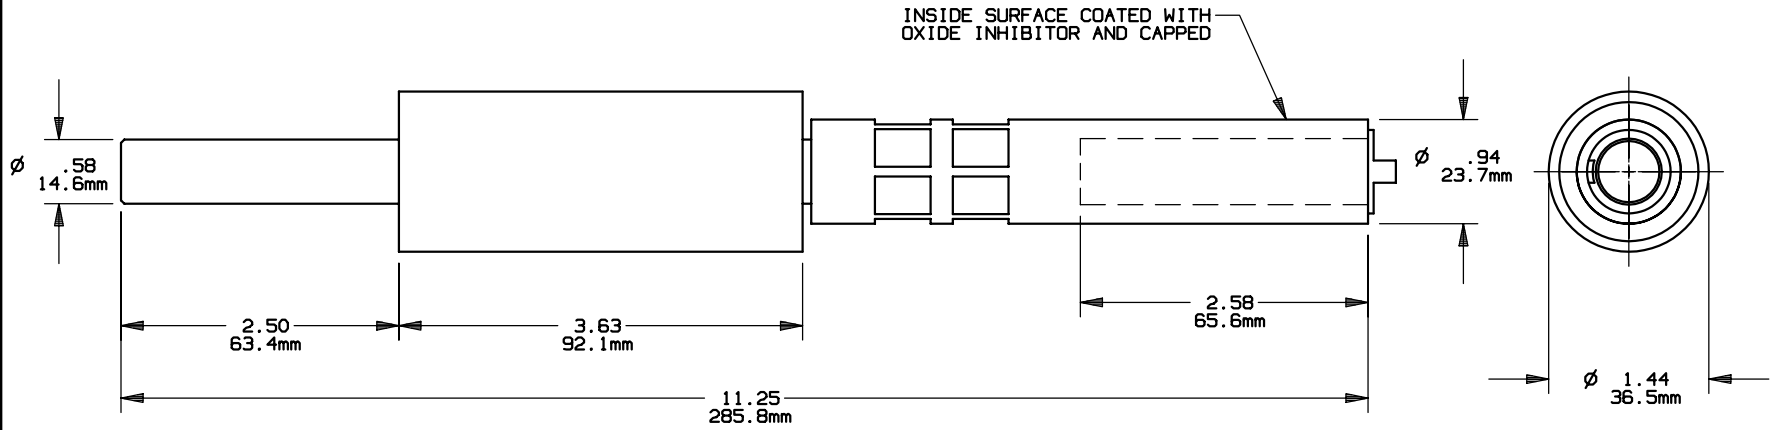

REV	DATE	ECO	DESCRIPTION	BY	CK	APP
-	7-2-07	NA	REDRAWN-WAS ON 17310 REV B	LDB	NA	NA

MERSEN MERSEN USA NEWBURYPORT-MA, LLC
374 MERRIMAC STREET
NEWBURYPORT, MA 01950

PRODUCT MANAGER
SIGN:
DATE:

DESIGN ENGINEER
SIGN:
DATE:

CP250A6, CP250A6-HS
CABLE PROTECTOR
FOR 250 MCM ALUMINUM CABLE

OUTLINE DIMENSIONS
NOT TO BE USED FOR PRODUCTION
701358