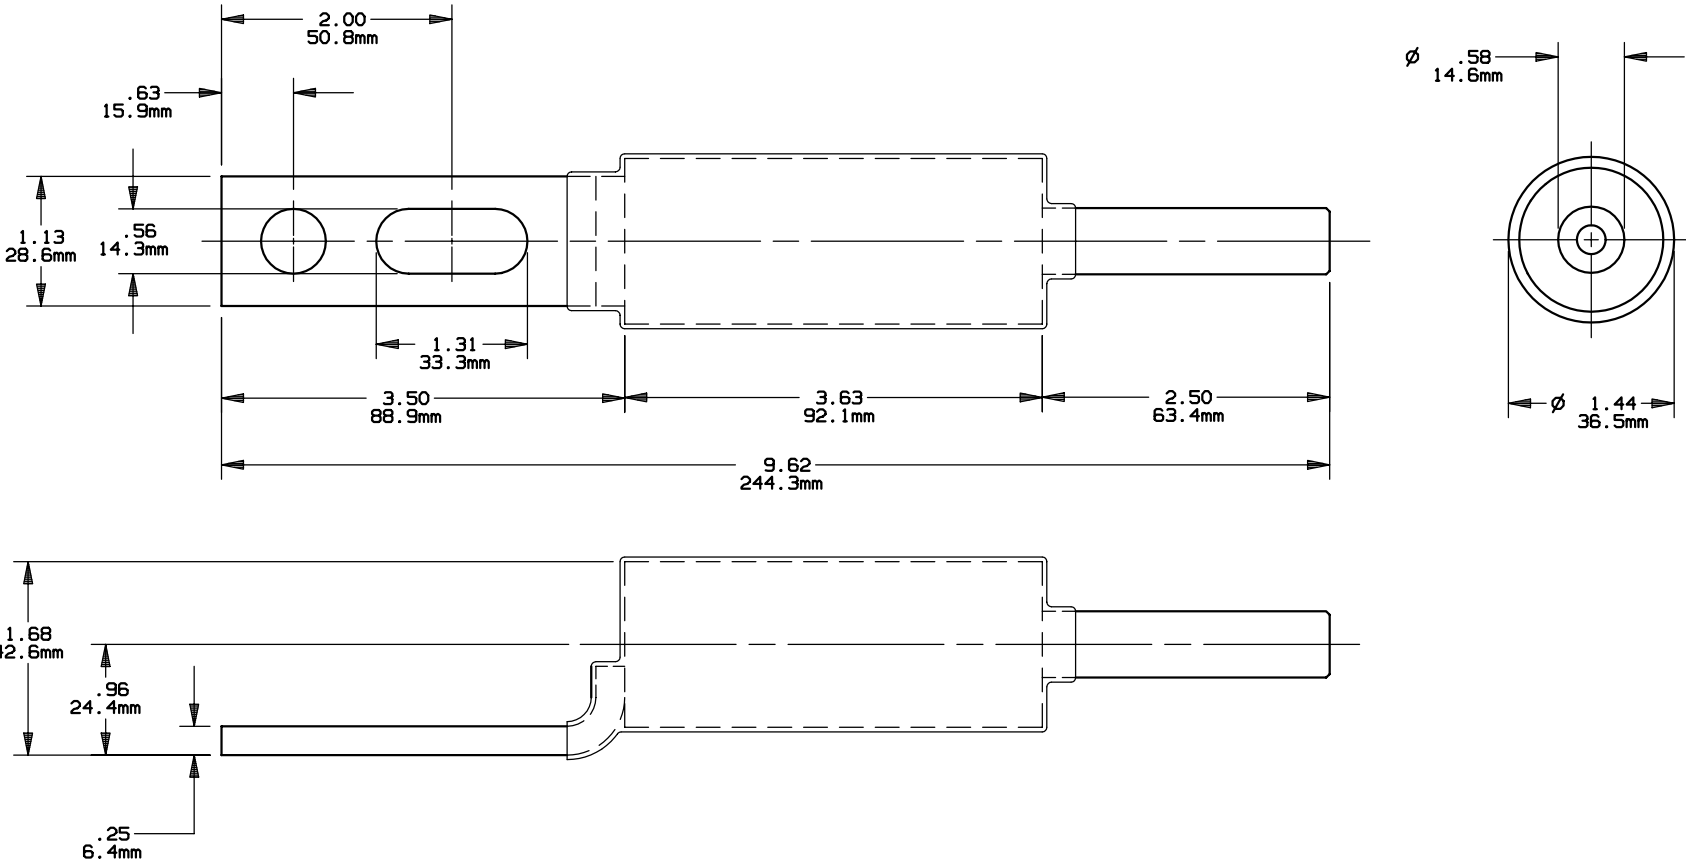

REV	DATE	ECO	DESCRIPTION	BY	CK	APP
-	11/14/07	NA	INITIAL RELEASE	JMM	NA	NA

	MERSEN USA NEWBURYPORT-MA, LLC 374 MERRIMAC STREET NEWBURYPORT, MA 01950	CP250C8-HS  CABLE PROTECTOR  FOR 250 MCM COPPER OR ALUMINUM CABLE	OUTLINE DIMENSIONS NOT TO BE USED FOR PRODUCTION
	PRODUCT MANAGER  SIGN: DATE:	DESIGN ENGINEER  SIGN: DATE:	701405