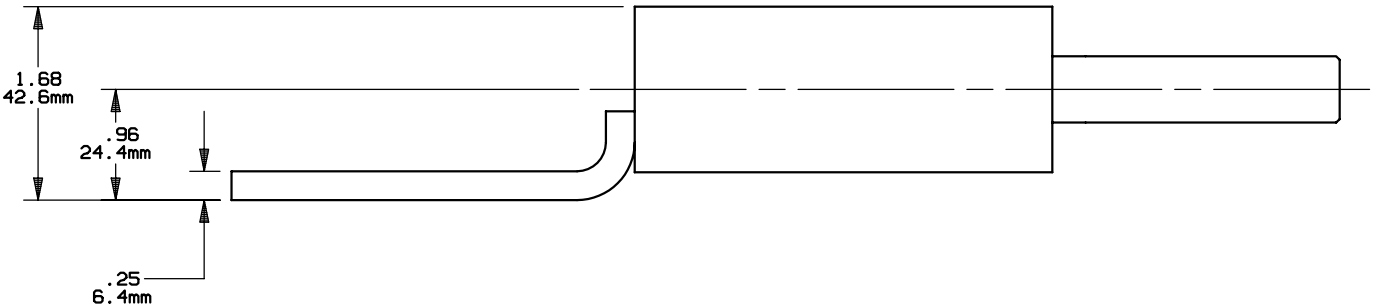

REV	DATE	ECO	DESCRIPTION	BY	CK	APP
-	10/22/07	NA	INITIAL RELEASE	JMM	NA	NA

	MERSEN USA NEWBURYPORT-MA, LLC 374 MERRIMAC STREET NEWBURYPORT, MA 01950	CP250C8 CABLE PROTECTOR FOR 250 MCM COPPER OR ALUMINUM CABLE	OUTLINE DIMENSIONS NOT TO BE USED FOR PRODUCTION
			701389
PRODUCT MANAGER SIGN: DATE:	DESIGN ENGINEER SIGN: DATE:		