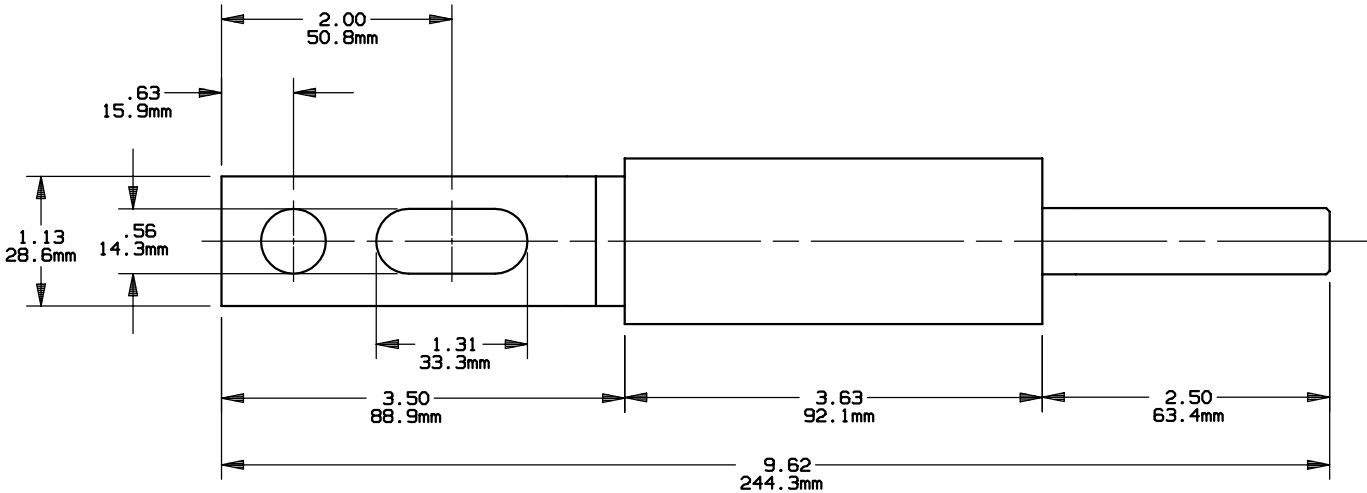

REV	DATE	ECO	DESCRIPTION	BY	CK	APP
-	10/22/07	NA	INITIAL RELEASE	JMM	NA	NA

	MERSEN USA NEWBURYPORT-MA, LLC 374 MERRIMAC STREET NEWBURYPORT, MA 01950	CP250C8 CABLE PROTECTOR FOR 250 MCM COPPER OR ALUMINUM CABLE	OUTLINE DIMENSIONS NOT TO BE USED FOR PRODUCTION
			701389
PRODUCT MANAGER SIGN: DATE:	DESIGN ENGINEER SIGN: DATE:		