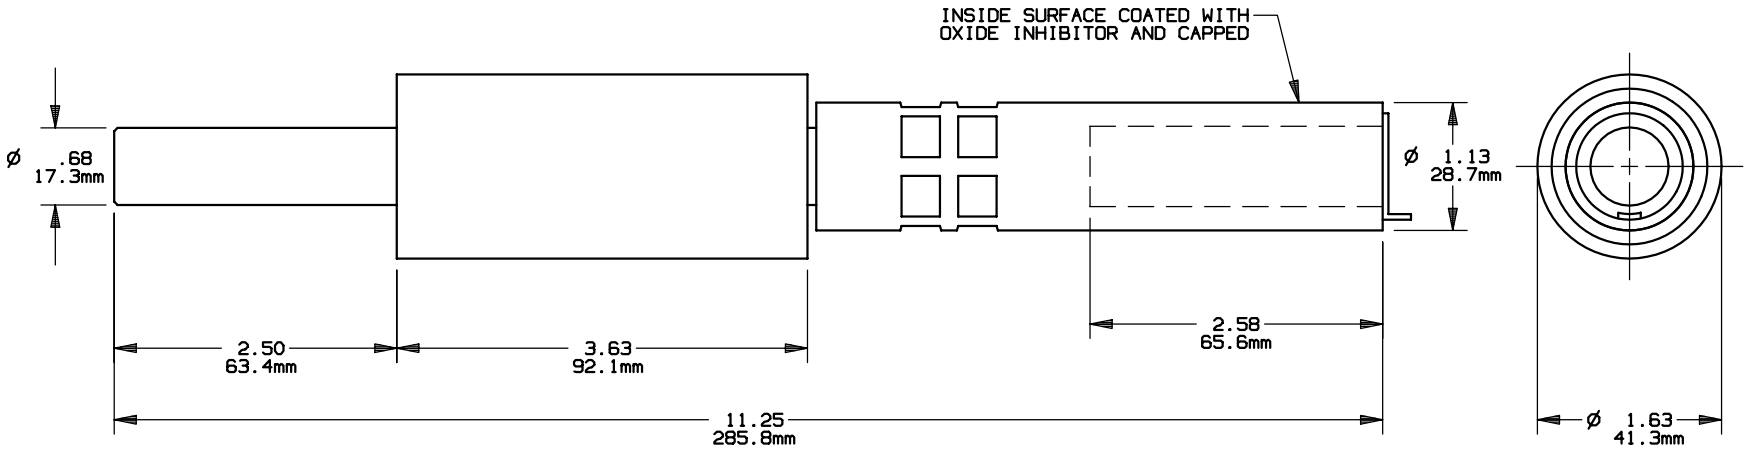

REV	DATE	ECO	DESCRIPTION	BY	CK	APP
-	7-2-07	NA	REDRAWN-WAS ON 17310 REV B	LDB	NA	NA

	MERSEN USA NEWBURYPORT-MA, LLC 374 MERRIMAC STREET NEWBURYPORT, MA 01950
	PRODUCT MANAGER DESIGN ENGINEER
SIGN: DATE:	SIGN: DATE:

CP350A6, CP350A6-HS
CABLE PROTECTOR
FOR 350 MCM ALUMINUM CABLE

OUTLINE DIMENSIONS
NOT TO BE USED FOR PRODUCTION

701360