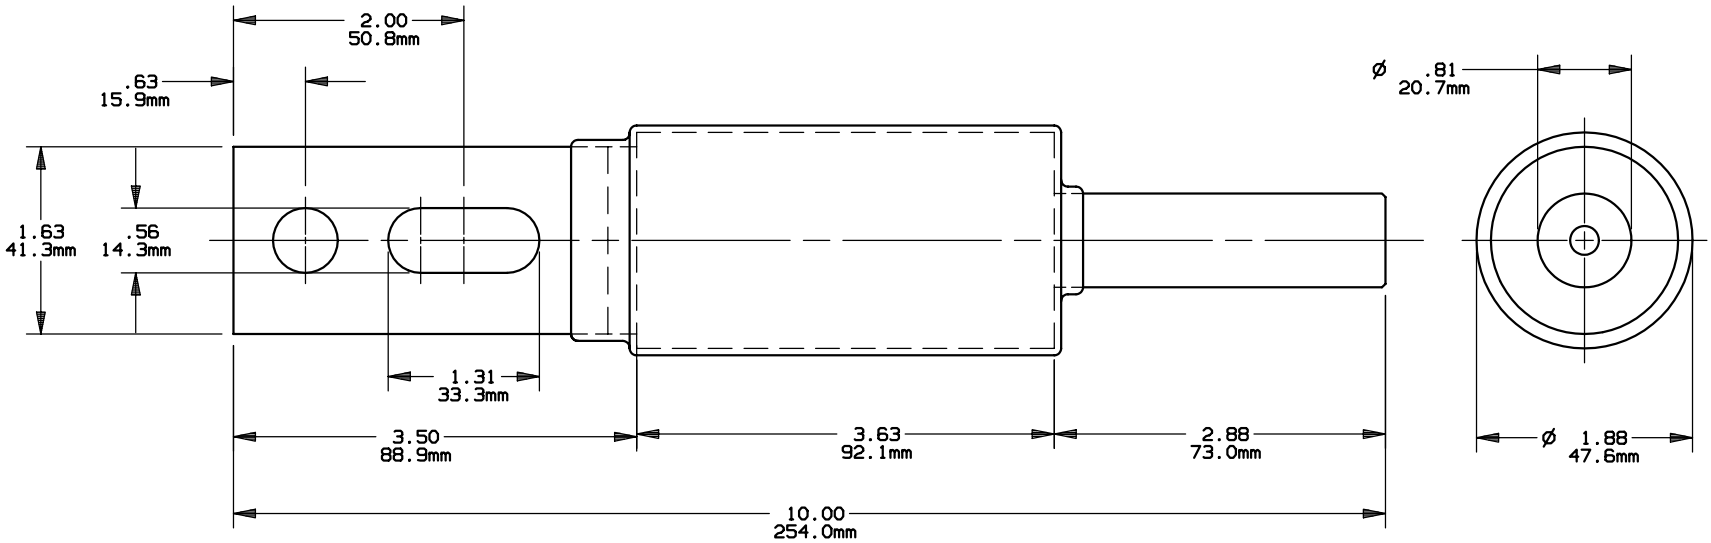

REV	DATE	ECO	DESCRIPTION	BY	CK	APP
-	11/14/07	NA	INITIAL RELEASE	JMM	NA	NA

MERSEN MERSEN USA NEWBURYPORT-MA, LLC
374 MERRIMAC STREET
NEWBURYPORT, MA 01950

PRODUCT MANAGER
SIGN:
DATE:

DESIGN ENGINEER
SIGN:
DATE:

CP500C8-HS
CABLE PROTECTOR
FOR 500 MCM COPPER OR ALUMINUM CABLE

OUTLINE DIMENSIONS
NOT TO BE USED FOR PRODUCTION

701407