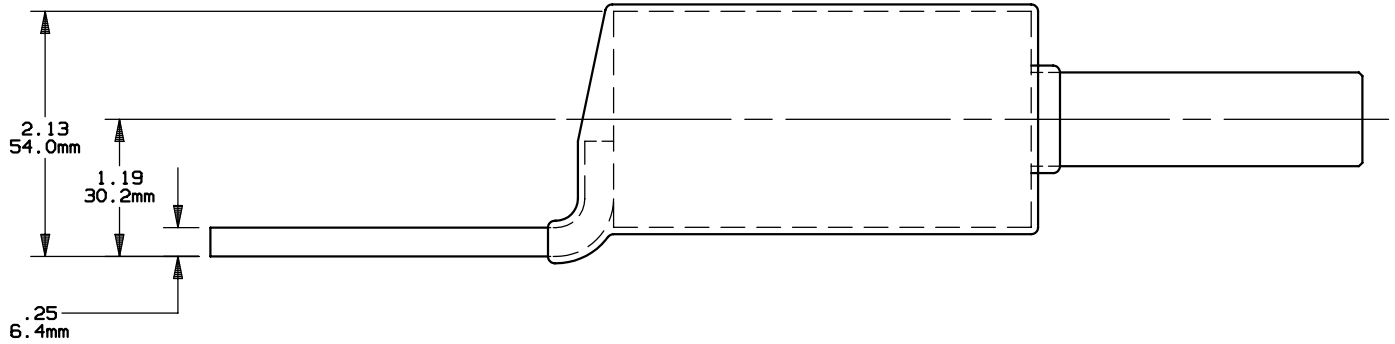

REV	DATE	ECO	DESCRIPTION	BY	CK	APP
-	11/14/07	NA	INITIAL RELEASE	JMM	NA	NA

MERSEN MERSEN USA NEWBURYPORT-MA, LLC
374 MERRIMAC STREET
NEWBURYPORT, MA 01950

PRODUCT MANAGER
SIGN:
DATE:

DESIGN ENGINEER
SIGN:
DATE:

CP500C8-HS
CABLE PROTECTOR
FOR 500 MCM COPPER OR ALUMINUM CABLE

OUTLINE DIMENSIONS
NOT TO BE USED FOR PRODUCTION

701407