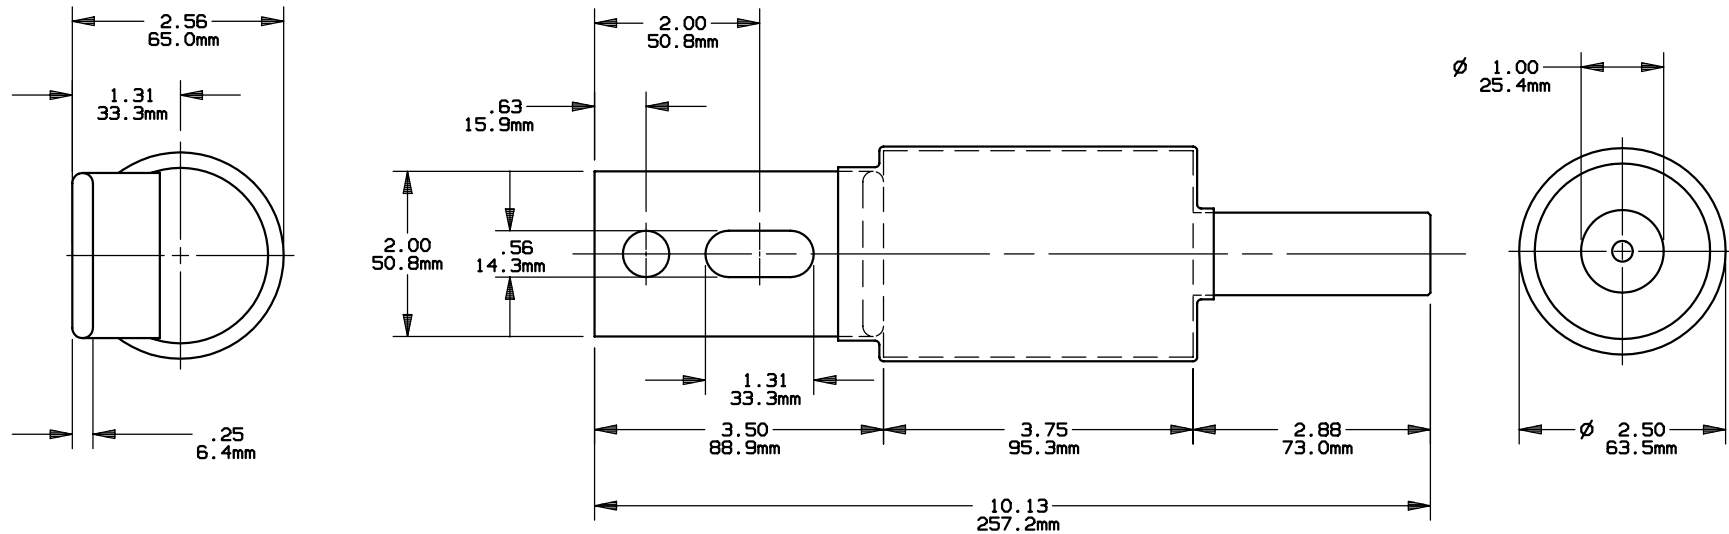

REV	DATE	ECO	DESCRIPTION	BY	CK	APP
-	11/14/07	NA	INITIAL REVISION	JMM	NA	NA

MERSEN USA NEWBURYPORT-MA, LLC
374 MERRIMAC STREET
NEWBURYPORT, MA 01950

PRODUCT MANAGER

DESIGN ENGINEER

SIGN:
DATE:

SIGN:
DATE:

CP750C8-HS
CABLE PROTECTOR
FOR 750 MCM COPPER OR ALUMINUM CABLE

OUTLINE DIMENSIONS
NOT TO BE USED FOR PRODUCTION

701408