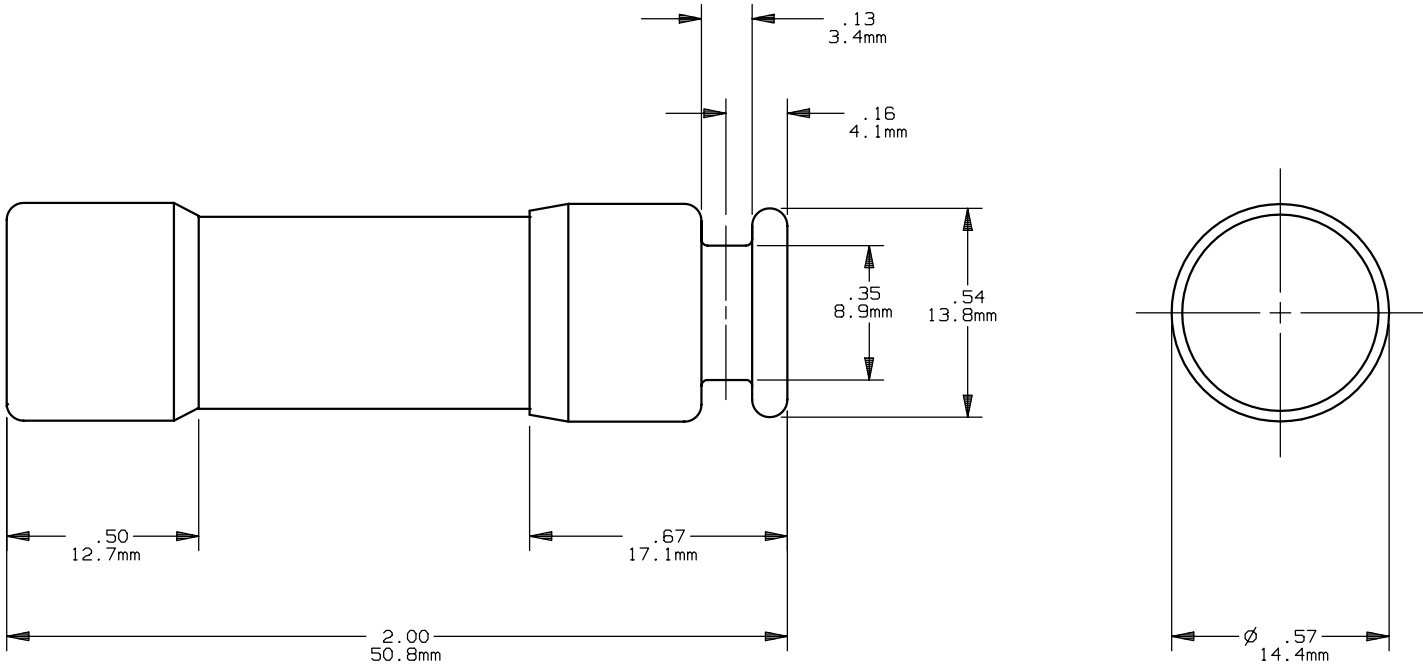

REV	DATE	ECO	DESCRIPTION	BY	CK	APP
H	12-30-09	NA	ADDED (ID) VERSION	LDB	NA	NA

	MERSEN USA NEWBURYPORT-MA, LLC 374 MERRIMAC STREET NEWBURYPORT, MA 01950
	PRODUCT MANAGER DESIGN ENGINEER
SIGN: DATE:	SIGN: DATE:

TR(1/10-30)R(ID)
CLASS RK5
1/10-30A   250V

OUTLINE DIMENSIONS
NOT TO BE USED FOR PRODUCTION

16955