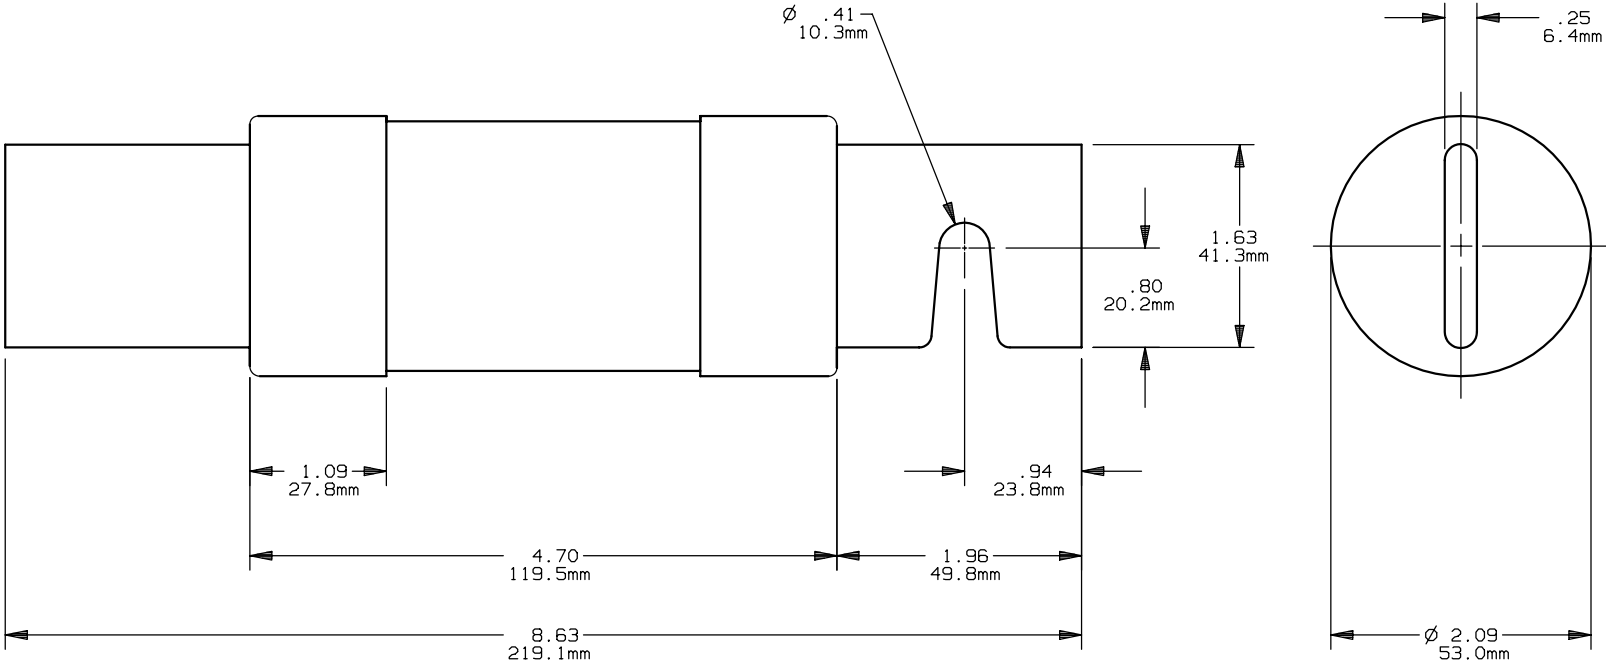

REV	DATE	ECO	DESCRIPTION	BY	CK	APP
F	1-4-10	NA	ADDED "ID" VERSION	LDB	NA	NA

MERSEN MERSEN USA NEWBURYPORT-MA, LLC
374 MERRIMAC STREET
NEWBURYPORT, MA 01950

PRODUCT MANAGER

DESIGN ENGINEER

SIGN:
DATE:

SIGN:
DATE:

TR(225-400)R(ID)
TRIONIC CLASS RK5
225-400A 250V

OUTLINE DIMENSIONS
NOT TO BE USED FOR PRODUCTION

701291