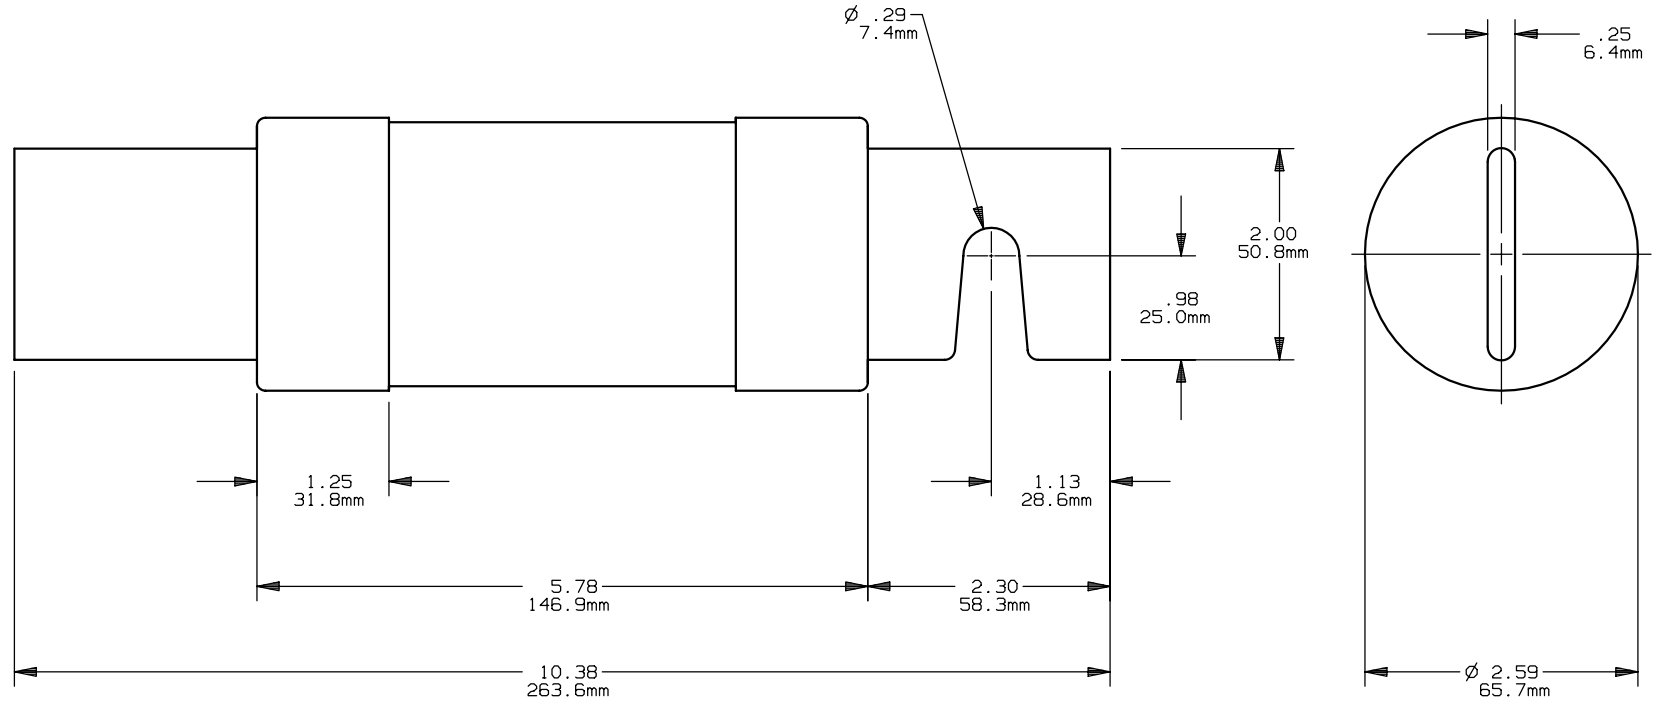

REV	DATE	ECO	DESCRIPTION	BY	CK	APP
F	1-4-10	NA	ADDED "ID" VERSION	LDB	NA	NA

	MERSEN USA NEWBURYPORT-MA, LLC 374 MERRIMAC STREET NEWBURYPORT, MA 01950	
	PRODUCT MANAGER SIGN: DATE:	DESIGN ENGINEER SIGN: DATE:

TR(450-600)R(ID)
TRIONIC CLASS RK5
450-600A 250V

OUTLINE DIMENSIONS
NOT TO BE USED FOR PRODUCTION
701292