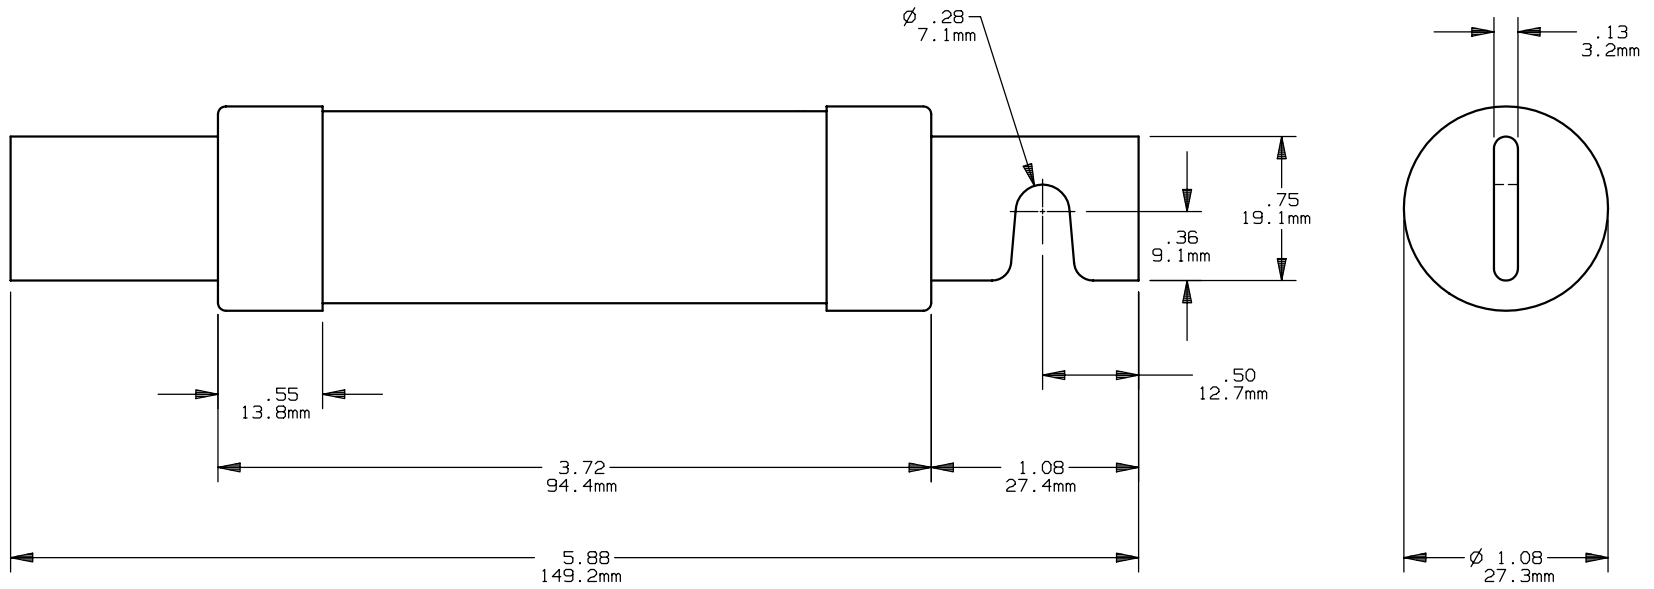

REV	DATE	ECO	DESCRIPTION	BY	CK	APP
F	1-4-10	NA	ADDED "ID" VERSION	LDB	NA	NA

 MERSEN USA NEWBURYPORT-MA, LLC 374 MERRIMAC STREET NEWBURYPORT, MA 01950	TR(70-100)R(ID) TRIONIC CLASS RK5 70-100A 250V	OUTLINE DIMENSIONS NOT TO BE USED FOR PRODUCTION
		16888
PRODUCT MANAGER SIGN: DATE:	DESIGN ENGINEER SIGN: DATE:	