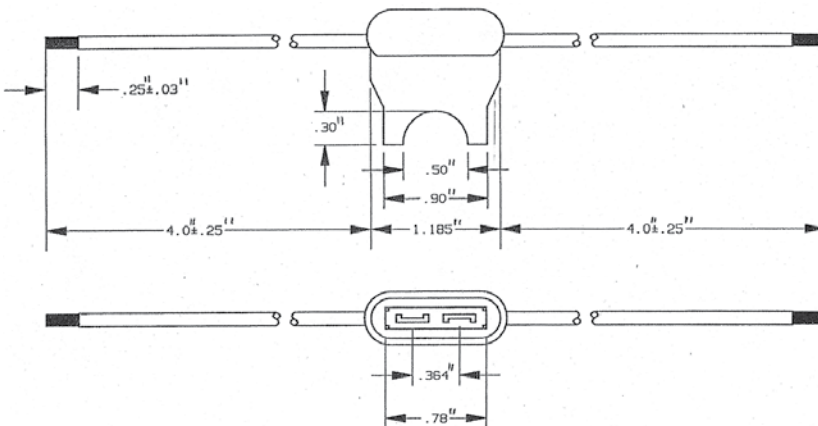

AFH, AF2H, AF3H

Automotive Fuse Holders

SPECIAL PURPOSE

AFH

In-line fuseholders for blade type automobile fuses. 4" stranded wire leads are stripped back 1/4".

Catalog Number	Fuse Type & Max Amp	Volts	Body Color	AWG/Color
AFH20-14	AF Fuse/20A	32V	BLACK	#14/BLACK
AFH20-14Y	AF Fuse/20A	32V	YELLOW	#14/BLACK
AFH20-16	AF Fuse/20A	32V	YELLOW	#16/BLACK
AFH20-16Y	AF Fuse/20A	32V	YELLOW	#16/BLACK

Catalog Number	Fuse Type & Max Amp	Volts	Body Color	AWG/Color
AFH30-12	AF Fuse/30A	32V	BLACK	#12/YELLOW
AFH30C	AF Fuse/30A	32V	BLACK	#12/ORANGE

AF2H

Catalog Number	Fuse Type & Max Amp	Volts	Body Color	AWG/Color
AF2H30C	AF Fuse/30A	32V	BLACK	#12/ORANGE

SP

AF3H

Catalog Number	Fuse Type & Max Amp	Volts	Body Color	AWG/Color
AF3H60C	AF Fuse/60A	32V	BLACK	#6/RED