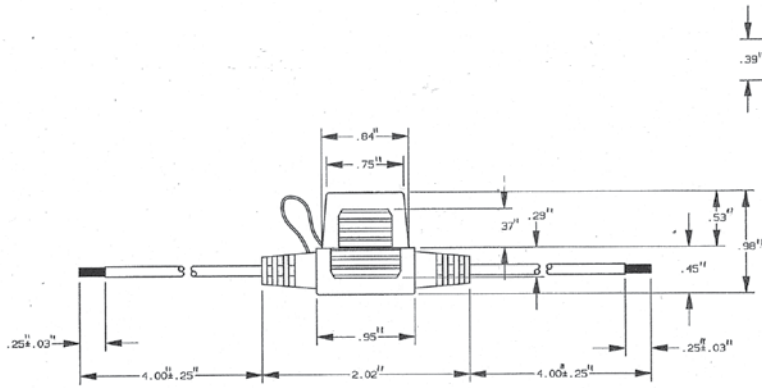

AFH, AF2H, AF3H

Automotive Fuse Holders

SPECIAL PURPOSE

AFH

In-line fuseholders for blade type automobile fuses. 4" stranded wire leads are stripped back 1/4".

Catalog Number	Fuse Type & Max Amp	Volts	Body Color	AWG/Color
AFH20-14	AF Fuse/20A	32V	BLACK	#14/BLACK
AFH20-14Y	AF Fuse/20A	32V	YELLOW	#14/BLACK
AFH20-16	AF Fuse/20A	32V	YELLOW	#16/BLACK
AFH20-16Y	AF Fuse/20A	32V	YELLOW	#16/BLACK

Catalog Number	Fuse Type & Max Amp	Volts	Body Color	AWG/Color
AFH30-12	AF Fuse/30A	32V	BLACK	#12/YELLOW
AFH30C	AF Fuse/30A	32V	BLACK	#12/ORANGE

AF2H

Catalog Number	Fuse Type & Max Amp	Volts	Body Color	AWG/Color
AF2H30C	AF Fuse/30A	32V	BLACK	#12/ORANGE

SP

AF3H

Catalog Number	Fuse Type & Max Amp	Volts	Body Color	AWG/Color
AF3H60C	AF Fuse/60A	32V	BLACK	#6/RED