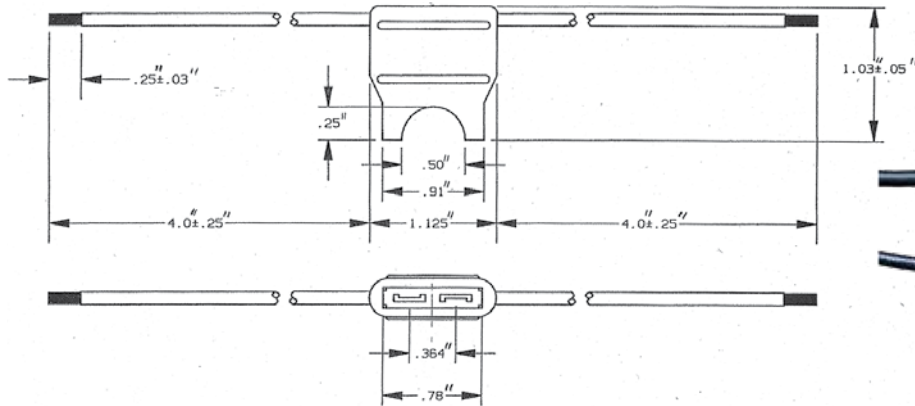

AFH, AF2H, AF3H

Automotive Fuse Holders

SPECIAL PURPOSE

AFH

In-line fuseholders for blade type automobile fuses. 4" stranded wire leads are stripped back 1/4".

Catalog Number	Fuse Type & Max Amp	Volts	Body Color	AWG/Color
AFH20-14	AF Fuse/20A	32V	BLACK	#14/BLACK
AFH20-14Y	AF Fuse/20A	32V	YELLOW	#14/BLACK
AFH20-16	AF Fuse/20A	32V	YELLOW	#16/BLACK
AFH20-16Y	AF Fuse/20A	32V	YELLOW	#16/BLACK

Catalog Number	Fuse Type & Max Amp	Volts	Body Color	AWG/Color
AFH30-12	AF Fuse/30A	32V	BLACK	#12/YELLOW
AFH30C	AF Fuse/30A	32V	BLACK	#12/ORANGE

AF2H

Catalog Number	Fuse Type & Max Amp	Volts	Body Color	AWG/Color
AF2H30C	AF Fuse/30A	32V	BLACK	#12/ORANGE

SP

AF3H

Catalog Number	Fuse Type & Max Amp	Volts	Body Color	AWG/Color
AF3H60C	AF Fuse/60A	32V	BLACK	#6/RED